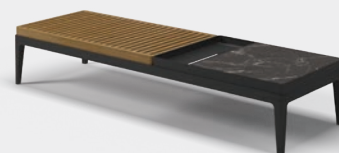

COFFEE TABLE NERO CERAMIC

W · 50 L · 151 H · 30

Meteor colour powder coated aluminium frame.
Natural finish slatted teak & Nero colour ceramic table top.

ITEM NUMBERS

101231 : Meteor Frame / Nero Ceramic Top
100177 : Protective Cover