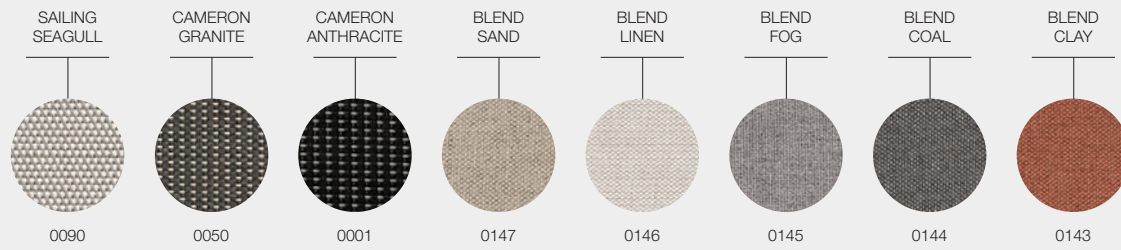

ITEM NUMBERS

103401 : Meteor Frame / Nero Ceramic Top
103403 : White Frame / Nero Ceramic Top
104494 : Protective Cover

FRAME COLOURS

TABLE TOPS

GRID FABRICS

DESIGNER · HENRIK PEDERSEN · DENMARK

GRADE B - WATER RESISTANT FABRICS

GRADE C - WATER RESISTANT FABRICS

GRID FABRICS

DESIGNER · HENRIK PEDERSEN · DENMARK

GRADE C - OUTDOOR PERFORMANCE FABRICS

GRADE C - UK FR (FIRE RESISTANT) FABRICS

GRID LOUNGE

DESIGNER · HENRIK PEDERSEN · DENMARK