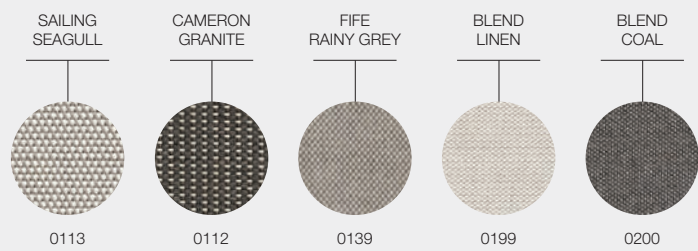

ITEM NUMBERS

103401 : Meteor Frame / Nero Ceramic Top
103403 : White Frame / Nero Ceramic Top
104494 : Protective Cover

FRAME COLOURS

TABLE TOPS

GRID FABRICS

DESIGNER · HENRIK PEDERSEN · DENMARK

GRADE B - WATER RESISTANT FABRICS

GRADE C - WATER RESISTANT FABRICS

GRID FABRICS

DESIGNER · HENRIK PEDERSEN · DENMARK

GRADE C - OUTDOOR PERFORMANCE FABRICS

GRADE C - UK FR (FIRE RESISTANT) FABRICS

GRID LOUNGE

DESIGNER · HENRIK PEDERSEN · DENMARK