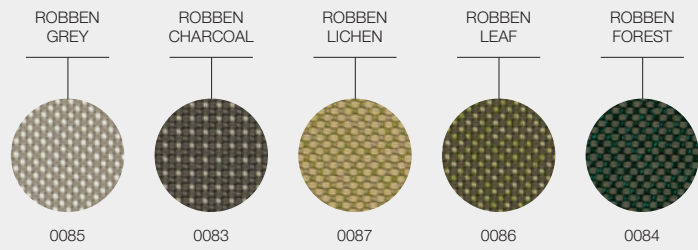

ITEM NUMBERS

103401 : Meteor Frame / Nero Ceramic Top
103403 : White Frame / Nero Ceramic Top
104494 : Protective Cover

FRAME COLOURS

TABLE TOPS

GRID FABRICS

DESIGNER · HENRIK PEDERSEN · DENMARK

GRADE B - WATER RESISTANT FABRICS

GRADE C - WATER RESISTANT FABRICS

GRID FABRICS

DESIGNER · HENRIK PEDERSEN · DENMARK

GRADE C - OUTDOOR PERFORMANCE FABRICS

GRADE C - UK FR (FIRE RESISTANT) FABRICS

GRID LOUNGE

DESIGNER · HENRIK PEDERSEN · DENMARK