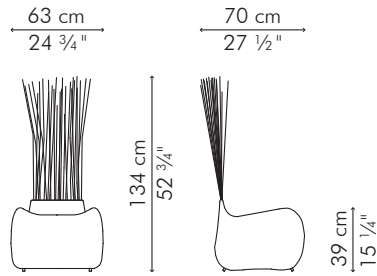

EASY CHAIR
OTTOMAN

🏠 rattan, nylon, steel

EASY CHAIR

INDOOR

INDOOR rattan, nylon, steel

Bright Red	CEYD-BR-2752	Tangerine	CEYD-T-2752
Bronze	CEYD-BZ-2752	Cobalt Blue	CEYD-CB-2752
Lime Green	CEYD-LG-2752	Mauve	CEYD-MV-2752
Natural	CEYD-N-2752		