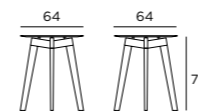

**Unterkonstruktion Legs**  
Iroko geölt Oiled iroko

**KISSEN**  
CUSHIONS

40 x 70 x 2 cm (seat+back)  
Basic | Luxe | Deluxe

**KISSEN**  
CUSHIONS

69 x 87 x 4 cm (seat+back)  
Basic | Luxe | Deluxe

**TISCH HOLZ 64**  
TABLE WOOD 64

Recommended number of seats

**TISCH HOLZ 90**  
TABLE WOOD 90

Recommended number of seats

**TISCH HOLZ 110**  
TABLE WOOD 110

Recommended number of seats

**TISCH QUADRAT HOLZ 64**  
TABLE SQUARE WOOD 64

Recommended number of seats