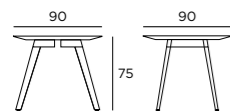

**Stuhl Holz | Bank Holz 240 | Esstisch Holz 240**  
Corian® weiß, Iroko geölt  
**Kissen B001 white**

**Chair Wood | Bench Wood 240 | Dining Table Wood 240**  
Corian® white, oiled iroko  
**Cushion B001 white**

Recommended number of seats

**ESSTISCH HOLZ 160**  
DINING TABLE WOOD 160

Recommended number of seats

**ESSTISCH HOLZ 200**  
DINING TABLE WOOD 200

Recommended number of seats

**ESSTISCH HOLZ 240**  
DINING TABLE WOOD 240