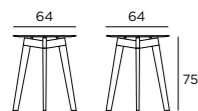

**Unterkonstruktion Legs**  
Iroko geölt Oiled iroko

**KISSEN**  
CUSHIONS

40 x 70 x 2 cm (seat+back)  
Basic | Luxe | Deluxe

**KISSEN**  
CUSHIONS

69 x 87 x 4 cm (seat+back)  
Basic | Luxe | Deluxe

**TISCH HOLZ 64**  
TABLE WOOD 64

Recommended number of seats

**TISCH HOLZ 90**  
TABLE WOOD 90

Recommended number of seats

**TISCH HOLZ 110**  
TABLE WOOD 110

Recommended number of seats

**TISCH QUADRAT HOLZ 64**  
TABLE SQUARE WOOD 64

Recommended number of seats