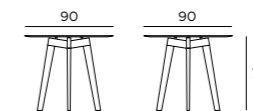

TISCH QUADRAT HOLZ 90
TABLE SQUARE WOOD 90

Recommended number of seats

FARBOPTIONEN
COLOUR OPTIONS

Tischplatte Table top
Corian® weiß, sand, clay
Corian® white, sand, clay

Unterkonstruktion Legs
Iroko geölt Oiled iroko

FARBOPTIONEN
COLOUR OPTIONS

Tischplatte Table top
Corian® weiß, sand
Corian® white, sand

Unterkonstruktion Legs
Iroko geölt Oiled iroko

FARBOPTIONEN
COLOUR OPTIONS

Tischplatte Table top
Corian® weiß, sand, clay
Corian® white, sand, clay

Unterkonstruktion Legs
Iroko geölt Oiled iroko

FARBOPTIONEN
COLOUR OPTIONS

Tischplatte Table top
Corian® weiß, sand
Corian® white, sand

Unterkonstruktion Legs
Iroko geölt Oiled iroko