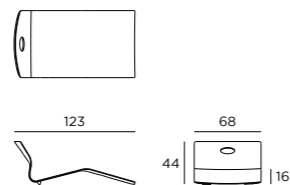

LOUNGER
LOUNGER

KISSEN
CUSHIONS

100 x 63 x 3 cm
Basic

62 x 13 x 13 cm (cushion roll)
Basic