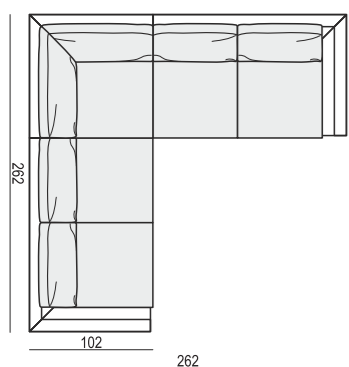

SET 7
2 SEATER LEFT + CORNER 90° + 2 SEATER RIGHT