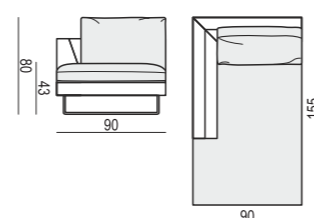

2 SEATER without ARMRESTS

3 SEATER

3 SEATER LEFT (or RIGHT)

3 SEATER without ARMRESTS

3XL SEATER

3XL SEATER LEFT (or RIGHT)

3XL SEATER without ARMRESTS

CHAISELONGUE LEFT (or RIGHT)
available also as freestanding element

CHAISELONGUE LONG LEFT (or RIGHT)
available also as freestanding element

BENCH LEFT (or RIGHT)

FOOTSTOOL 100x90

FOOTSTOOL 90x70

FOOTSTOOL FRAME

SITS reserves the right to change construction of products and components used due to improving durability of product and customer satisfaction without any further notice. Explicit ±2 cm tolerance of all elements sizes.

CORNER 90°

CORNER 30°

ENDPART LEFT (or RIGHT)
cm 100 x 2,5 x 47H

HEADREST with ROLL
L-70

HEADREST with ROLL
L-50

SET 1 LEFT (or RIGHT)
CHAISELONGUE LEFT (or RIGHT)
+ 2 SEATER RIGHT (or LEFT)

SET 2 LEFT (or RIGHT)
CHAISELONGUE LONG LEFT (or RIGHT)
+ 3 SEATER RIGHT (or LEFT)