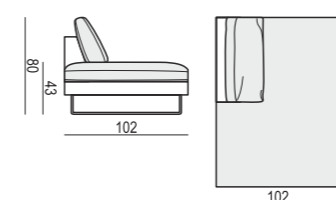

2 SEATER without ARMRESTS

3 SEATER

3 SEATER LEFT (or RIGHT)

3 SEATER without ARMRESTS

3XL SEATER

3XL SEATER LEFT (or RIGHT)

3XL SEATER without ARMRESTS

CHAISELONGUE LEFT (or RIGHT)
available also as freestanding element

CHAISELONGUE LONG LEFT (or RIGHT)
available also as freestanding element

BENCH LEFT (or RIGHT)

FOOTSTOOL 100x90

FOOTSTOOL 90x70

FOOTSTOOL FRAME

SITS reserves the right to change construction of products and components used due to improving durability of product and customer satisfaction without any further notice. Explicit ±2 cm tolerance of all elements sizes.

CORNER 90°

CORNER 30°

ENDPART LEFT (or RIGHT)
cm 100 x 2,5 x 47H

HEADREST with ROLL
L-70

HEADREST with ROLL
L-50

SET 1 LEFT (or RIGHT)
CHAISELONGUE LEFT (or RIGHT)
+ 2 SEATER RIGHT (or LEFT)

SET 2 LEFT (or RIGHT)
CHAISELONGUE LONG LEFT (or RIGHT)
+ 3 SEATER RIGHT (or LEFT)