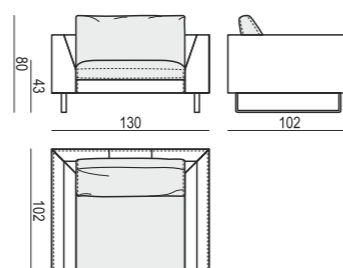

SITS reserves the right to change construction of products and components used due to improving durability of product and customer satisfaction without any further notice. Explicit ±2 cm tolerance of all elements sizes.

UPHOLSTERY

FABRIC or LEATHER: FC - fix cover