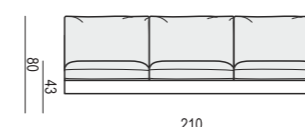

2 SEATER without ARMRESTS

3 SEATER

3 SEATER LEFT (or RIGHT)

3 SEATER without ARMRESTS

3XL SEATER

3XL SEATER LEFT (or RIGHT)

3XL SEATER without ARMRESTS

CHAISELONGUE LEFT (or RIGHT)
available also as freestanding element

CHAISELONGUE LONG LEFT (or RIGHT)
available also as freestanding element

BENCH LEFT (or RIGHT)

FOOTSTOOL 100x90

FOOTSTOOL 90x70

FOOTSTOOL FRAME

SITS reserves the right to change construction of products and components used due to improving durability of product and customer satisfaction without any further notice. Explicit ±2 cm tolerance of all elements sizes.

CORNER 90°

CORNER 30°

ENDPART LEFT (or RIGHT)
cm 100 x 2,5 x 47H

HEADREST with ROLL
L-70

HEADREST with ROLL
L-50

SET 1 LEFT (or RIGHT)
CHAISELONGUE LEFT (or RIGHT)
+ 2 SEATER RIGHT (or LEFT)

SET 2 LEFT (or RIGHT)
CHAISELONGUE LONG LEFT (or RIGHT)
+ 3 SEATER RIGHT (or LEFT)