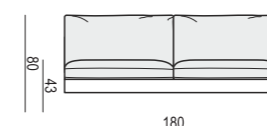

2 SEATER without ARMRESTS

3 SEATER

3 SEATER LEFT (or RIGHT)

3 SEATER without ARMRESTS

3XL SEATER

3XL SEATER LEFT (or RIGHT)

3XL SEATER without ARMRESTS

CHAISELONGUE LEFT (or RIGHT)
available also as freestanding element

CHAISELONGUE LONG LEFT (or RIGHT)
available also as freestanding element

BENCH LEFT (or RIGHT)

FOOTSTOOL 100x90

FOOTSTOOL 90x70

FOOTSTOOL FRAME

SITS reserves the right to change construction of products and components used due to improving durability of product and customer satisfaction without any further notice. Explicit ±2 cm tolerance of all elements sizes.

CORNER 90°

CORNER 30°

ENDPART LEFT (or RIGHT)
cm 100 x 2,5 x 47H

HEADREST with ROLL
L-70

HEADREST with ROLL
L-50

SET 1 LEFT (or RIGHT)
CHAISELONGUE LEFT (or RIGHT)
+ 2 SEATER RIGHT (or LEFT)

SET 2 LEFT (or RIGHT)
CHAISELONGUE LONG LEFT (or RIGHT)
+ 3 SEATER RIGHT (or LEFT)