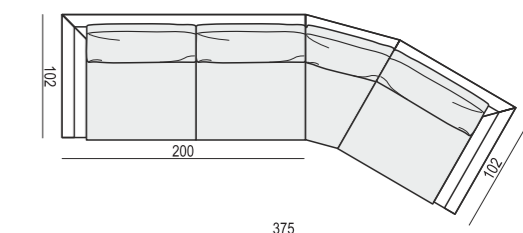

CHAISELONGUE LONG LEFT (or RIGHT)
available also as freestanding element

BENCH LEFT (or RIGHT)

FOOTSTOOL 100x90

FOOTSTOOL 90x70

FOOTSTOOL FRAME

SITS reserves the right to change construction of products and components used due to improving durability of product and customer satisfaction without any further notice. Explicit ±2 cm tolerance of all elements sizes.

CORNER 90°

CORNER 30°

ENDPART LEFT (or RIGHT)
cm 100 x 2,5 x 47H

HEADREST with ROLL
L-70

HEADREST with ROLL
L-50

SET 1 LEFT (or RIGHT)
CHAISELONGUE LEFT (or RIGHT)
+ 2 SEATER RIGHT (or LEFT)

SET 2 LEFT (or RIGHT)
CHAISELONGUE LONG LEFT (or RIGHT)
+ 3 SEATER RIGHT (or LEFT)

SET 3 RIGHT (or LEFT)
2 SEATER LEFT (or RIGHT) + CORNER 30°
+ ARMCHAIR RIGHT (or LEFT)

SET 4 RIGHT (or LEFT)
3 SEATER LEFT (or RIGHT) + CORNER 30°
+ ARMCHAIR WIDE RIGHT (or LEFT)

SET 5
2 SEATER LEFT + CORNER 30° + 2 SEATER RIGHT

SET 6
3 SEATER LEFT + CORNER 30° + 3 SEATER RIGHT

SET 7
2 SEATER LEFT + CORNER 90° + 2 SEATER RIGHT

SET 8
3 SEATER LEFT + CORNER 90° + 3 SEATER RIGHT

SET 9 LEFT (or RIGHT)
CHAISELONGUE LEFT (or RIGHT) + 2 SEATER without ARMRESTS
+ CORNER 30° + 2 SEATER RIGHT (or LEFT)