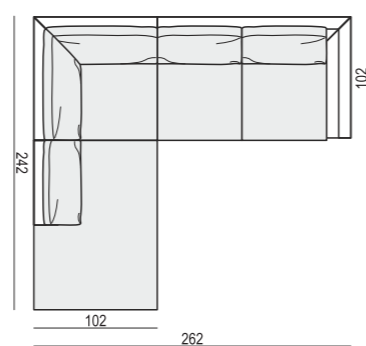

SET 15 LEFT (or RIGHT)
BENCH LEFT (or RIGHT) + CORNER 90°
+ 2 SEATER RIGHT (or LEFT)

EXAMPLE OF LEATHER COVER

ARMCHAIR WIDE