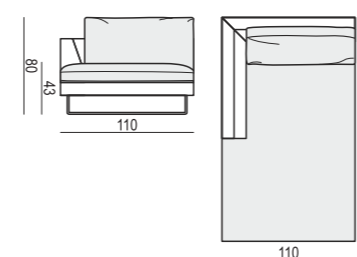

2 SEATER without ARMRESTS

3 SEATER

3 SEATER LEFT (or RIGHT)

3 SEATER without ARMRESTS

3XL SEATER

3XL SEATER LEFT (or RIGHT)

3XL SEATER without ARMRESTS

CHAISELONGUE LEFT (or RIGHT)
available also as freestanding element

CHAISELONGUE LONG LEFT (or RIGHT)
available also as freestanding element

BENCH LEFT (or RIGHT)

FOOTSTOOL 100x90

FOOTSTOOL 90x70

FOOTSTOOL FRAME

SITS reserves the right to change construction of products and components used due to improving durability of product and customer satisfaction without any further notice. Explicit ±2 cm tolerance of all elements sizes.

CORNER 90°

CORNER 30°

ENDPART LEFT (or RIGHT)
cm 100 x 2,5 x 47H

HEADREST with ROLL
L-70

HEADREST with ROLL
L-50

SET 1 LEFT (or RIGHT)
CHAISELONGUE LEFT (or RIGHT)
+ 2 SEATER RIGHT (or LEFT)

SET 2 LEFT (or RIGHT)
CHAISELONGUE LONG LEFT (or RIGHT)
+ 3 SEATER RIGHT (or LEFT)