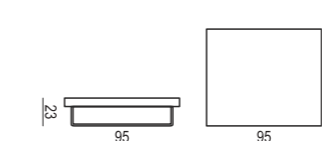

CHAISELONGUE LONG LEFT (or RIGHT)
available also as freestanding element

BENCH LEFT (or RIGHT)

FOOTSTOOL 100x90

FOOTSTOOL 90x70

FOOTSTOOL FRAME

SITS reserves the right to change construction of products and components used due to improving durability of product and customer satisfaction without any further notice. Explicit ±2 cm tolerance of all elements sizes.

CORNER 90°

CORNER 30°

ENDPART LEFT (or RIGHT)
cm 100 x 2,5 x 47H

HEADREST with ROLL
L-70

HEADREST with ROLL
L-50

SET 1 LEFT (or RIGHT)
CHAISELONGUE LEFT (or RIGHT)
+ 2 SEATER RIGHT (or LEFT)

SET 2 LEFT (or RIGHT)
CHAISELONGUE LONG LEFT (or RIGHT)
+ 3 SEATER RIGHT (or LEFT)

SET 3 RIGHT (or LEFT)
2 SEATER LEFT (or RIGHT) + CORNER 30°
+ ARMCHAIR RIGHT (or LEFT)

SET 4 RIGHT (or LEFT)
3 SEATER LEFT (or RIGHT) + CORNER 30°
+ ARMCHAIR WIDE RIGHT (or LEFT)

SET 5
2 SEATER LEFT + CORNER 30° + 2 SEATER RIGHT