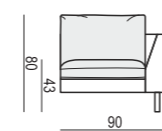

ARMCHAIR

ARMCHAIR LEFT (or RIGHT)

ARMCHAIR without ARMRESTS

ARMCHAIR WIDE

ARMCHAIR WIDE LEFT (or RIGHT)

ARMCHAIR WIDE without ARMRESTS

2 SEATER

2 SEATER LEFT (or RIGHT)

2 SEATER without ARMRESTS

3 SEATER

3 SEATER LEFT (or RIGHT)

3 SEATER without ARMRESTS

3XL SEATER

3XL SEATER LEFT (or RIGHT)

3XL SEATER without ARMRESTS

CHAISELONGUE LEFT (or RIGHT)
available also as freestanding element

CHAISELONGUE LONG LEFT (or RIGHT)
available also as freestanding element

BENCH LEFT (or RIGHT)

FOOTSTOOL 100x90

FOOTSTOOL 90x70

FOOTSTOOL FRAME

SITS reserves the right to change construction of products and components used due to improving durability of product and customer satisfaction without any further notice. Explicit ±2 cm tolerance of all elements sizes.