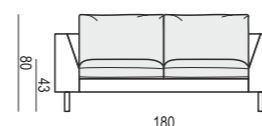

ARMCHAIR

ARMCHAIR LEFT (or RIGHT)

ARMCHAIR without ARMRESTS

ARMCHAIR WIDE

ARMCHAIR WIDE LEFT (or RIGHT)

ARMCHAIR WIDE without ARMRESTS

2 SEATER

2 SEATER LEFT (or RIGHT)

2 SEATER without ARMRESTS

3 SEATER

3 SEATER LEFT (or RIGHT)

3 SEATER without ARMRESTS

3XL SEATER

3XL SEATER LEFT (or RIGHT)

3XL SEATER without ARMRESTS

CHAISELONGUE LEFT (or RIGHT)
available also as freestanding element

CHAISELONGUE LONG LEFT (or RIGHT)
available also as freestanding element

BENCH LEFT (or RIGHT)

FOOTSTOOL 100x90

FOOTSTOOL 90x70

FOOTSTOOL FRAME

SITS reserves the right to change construction of products and components used due to improving durability of product and customer satisfaction without any further notice. Explicit ±2 cm tolerance of all elements sizes.