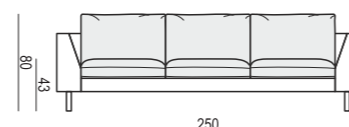

2 SEATER without ARMRESTS

3 SEATER

3 SEATER LEFT (or RIGHT)

3 SEATER without ARMRESTS

3XL SEATER

3XL SEATER LEFT (or RIGHT)

3XL SEATER without ARMRESTS

CHAISELONGUE LEFT (or RIGHT)
available also as freestanding element

CHAISELONGUE LONG LEFT (or RIGHT)
available also as freestanding element

BENCH LEFT (or RIGHT)

FOOTSTOOL 100x90

FOOTSTOOL 90x70

FOOTSTOOL FRAME

SITS reserves the right to change construction of products and components used due to improving durability of product and customer satisfaction without any further notice. Explicit ±2 cm tolerance of all elements sizes.

CORNER 90°

CORNER 30°

ENDPART LEFT (or RIGHT)
cm 100 x 2,5 x 47H

HEADREST with ROLL
L-70

HEADREST with ROLL
L-50

SET 1 LEFT (or RIGHT)
CHAISELONGUE LEFT (or RIGHT)
+ 2 SEATER RIGHT (or LEFT)

SET 2 LEFT (or RIGHT)
CHAISELONGUE LONG LEFT (or RIGHT)
+ 3 SEATER RIGHT (or LEFT)