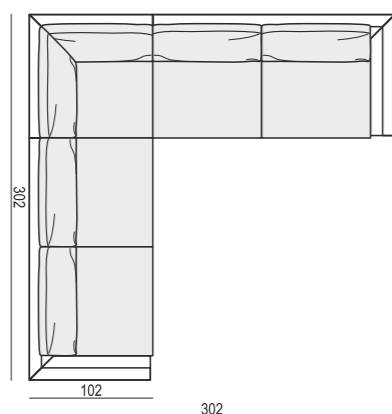

SET 8
3 SEATER LEFT + CORNER 90° + 3 SEATER RIGHT