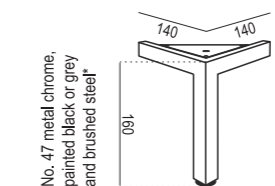

FEET

No. 47 metal chrome, painted black or grey and brushed steel