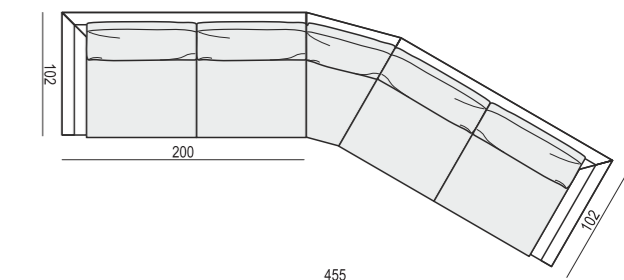

CORNER 90°

CORNER 30°

ENDPART LEFT (or RIGHT)
cm 100 x 2,5 x 47H

HEADREST with ROLL
L-70

HEADREST with ROLL
L-50

SET 1 LEFT (or RIGHT)
CHAISELONGUE LEFT (or RIGHT)
+ 2 SEATER RIGHT (or LEFT)

SET 2 LEFT (or RIGHT)
CHAISELONGUE LONG LEFT (or RIGHT)
+ 3 SEATER RIGHT (or LEFT)

SET 3 RIGHT (or LEFT)
2 SEATER LEFT (or RIGHT) + CORNER 30°
+ ARMCHAIR RIGHT (or LEFT)

SET 4 RIGHT (or LEFT)
3 SEATER LEFT (or RIGHT) + CORNER 30°
+ ARMCHAIR WIDE RIGHT (or LEFT)

SET 5
2 SEATER LEFT + CORNER 30° + 2 SEATER RIGHT

SET 6
3 SEATER LEFT + CORNER 30° + 3 SEATER RIGHT

SET 7
2 SEATER LEFT + CORNER 90° + 2 SEATER RIGHT

SET 8
3 SEATER LEFT + CORNER 90° + 3 SEATER RIGHT

SET 9 LEFT (or RIGHT)
CHAISELONGUE LEFT (or RIGHT) + 2 SEATER without ARMRESTS
+ CORNER 30° + 2 SEATER RIGHT (or LEFT)

SET 10 LEFT (or RIGHT)
CHAISELONGUE LONG LEFT (or RIGHT) + 3 SEATER without ARMRESTS
+ CORNER 30° + 3 SEATER RIGHT (or LEFT)

SET 11 LEFT (or RIGHT)
CHAISELONGUE LEFT (or RIGHT) + 2 SEATER without ARMRESTS
+ CORNER 30° + ARMCHAIR RIGHT (or LEFT)