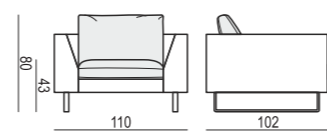

ARMCHAIR

ARMCHAIR LEFT (or RIGHT)

ARMCHAIR without ARMRESTS

ARMCHAIR WIDE

ARMCHAIR WIDE LEFT (or RIGHT)

ARMCHAIR WIDE without ARMRESTS

2 SEATER

2 SEATER LEFT (or RIGHT)

2 SEATER without ARMRESTS

3 SEATER

3 SEATER LEFT (or RIGHT)

3 SEATER without ARMRESTS

3XL SEATER

3XL SEATER LEFT (or RIGHT)

3XL SEATER without ARMRESTS

CHAISELONGUE LEFT (or RIGHT)
available also as freestanding element

CORNER 90°

CORNER 30°

ENDPART LEFT (or RIGHT)
cm 100 x 2,5 x 47H

HEADREST with ROLL
L-70

HEADREST with ROLL
L-50

SET 1 LEFT (or RIGHT)
CHAISELONGUE LEFT (or RIGHT)
+ 2 SEATER RIGHT (or LEFT)

SET 2 LEFT (or RIGHT)
CHAISELONGUE LONG LEFT (or RIGHT)
+ 3 SEATER RIGHT (or LEFT)