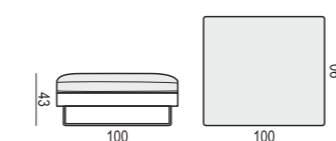

2 SEATER without ARMRESTS

3 SEATER

3 SEATER LEFT (or RIGHT)

3 SEATER without ARMRESTS

3XL SEATER

3XL SEATER LEFT (or RIGHT)

3XL SEATER without ARMRESTS

CHAISELONGUE LEFT (or RIGHT)
available also as freestanding element

CHAISELONGUE LONG LEFT (or RIGHT)
available also as freestanding element

BENCH LEFT (or RIGHT)

FOOTSTOOL 100x90

FOOTSTOOL 90x70

FOOTSTOOL FRAME

SITS reserves the right to change construction of products and components used due to improving durability of product and customer satisfaction without any further notice. Explicit ±2 cm tolerance of all elements sizes.

CORNER 90°

CORNER 30°

ENDPART LEFT (or RIGHT)
cm 100 x 2,5 x 47H

HEADREST with ROLL
L-70

HEADREST with ROLL
L-50

SET 1 LEFT (or RIGHT)
CHAISELONGUE LEFT (or RIGHT)
+ 2 SEATER RIGHT (or LEFT)

SET 2 LEFT (or RIGHT)
CHAISELONGUE LONG LEFT (or RIGHT)
+ 3 SEATER RIGHT (or LEFT)