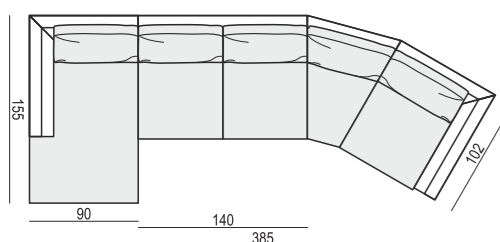

SET 11 LEFT (or RIGHT)
CHAISELONGUE LEFT (or RIGHT) + 2 SEATER without ARMRESTS
+ CORNER 30° + ARMCHAIR RIGHT (or LEFT)