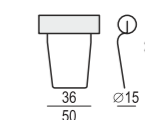

CHAISELONGUE LONG LEFT (or RIGHT)
available also as freestanding element

BENCH LEFT (or RIGHT)

FOOTSTOOL 100x90

FOOTSTOOL 90x70

FOOTSTOOL FRAME

SITS reserves the right to change construction of products and components used due to improving durability of product and customer satisfaction without any further notice. Explicit ±2 cm tolerance of all elements sizes.

CORNER 90°

CORNER 30°

ENDPART LEFT (or RIGHT)
cm 100 x 2,5 x 47H

HEADREST with ROLL
L-70

HEADREST with ROLL
L-50

SET 1 LEFT (or RIGHT)
CHAISELONGUE LEFT (or RIGHT)
+ 2 SEATER RIGHT (or LEFT)

SET 2 LEFT (or RIGHT)
CHAISELONGUE LONG LEFT (or RIGHT)
+ 3 SEATER RIGHT (or LEFT)

SET 3 RIGHT (or LEFT)
2 SEATER LEFT (or RIGHT) + CORNER 30°
+ ARMCHAIR RIGHT (or LEFT)

SET 4 RIGHT (or LEFT)
3 SEATER LEFT (or RIGHT) + CORNER 30°
+ ARMCHAIR WIDE RIGHT (or LEFT)

SET 5
2 SEATER LEFT + CORNER 30° + 2 SEATER RIGHT