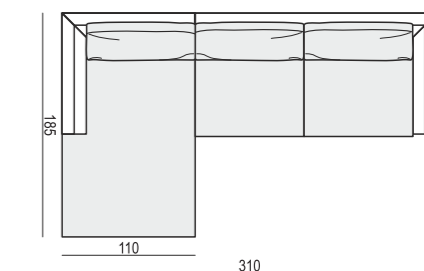

CHAISELONGUE LONG LEFT (or RIGHT)
available also as freestanding element

BENCH LEFT (or RIGHT)

FOOTSTOOL 100x90

FOOTSTOOL 90x70

FOOTSTOOL FRAME

SITS reserves the right to change construction of products and components used due to improving durability of product and customer satisfaction without any further notice. Explicit ±2 cm tolerance of all elements sizes.

CORNER 90°

CORNER 30°

ENDPART LEFT (or RIGHT)
cm 100 x 2,5 x 47H

HEADREST with ROLL
L-70

HEADREST with ROLL
L-50

SET 1 LEFT (or RIGHT)
CHAISELONGUE LEFT (or RIGHT)
+ 2 SEATER RIGHT (or LEFT)

SET 2 LEFT (or RIGHT)
CHAISELONGUE LONG LEFT (or RIGHT)
+ 3 SEATER RIGHT (or LEFT)

SET 3 RIGHT (or LEFT)
2 SEATER LEFT (or RIGHT) + CORNER 30°
+ ARMCHAIR RIGHT (or LEFT)

SET 4 RIGHT (or LEFT)
3 SEATER LEFT (or RIGHT) + CORNER 30°
+ ARMCHAIR WIDE RIGHT (or LEFT)

SET 5
2 SEATER LEFT + CORNER 30° + 2 SEATER RIGHT

SET 6
3 SEATER LEFT + CORNER 30° + 3 SEATER RIGHT

SET 7
2 SEATER LEFT + CORNER 90° + 2 SEATER RIGHT

SET 8
3 SEATER LEFT + CORNER 90° + 3 SEATER RIGHT

SET 9 LEFT (or RIGHT)
CHAISELONGUE LEFT (or RIGHT) + 2 SEATER without ARMRESTS
+ CORNER 30° + 2 SEATER RIGHT (or LEFT)