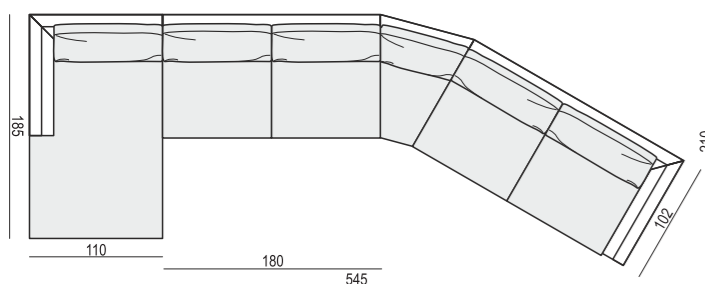

SET 10 LEFT (or RIGHT)
CHAISELONGUE LONG LEFT (or RIGHT) + 3 SEATER without ARMRESTS
+ CORNER 30° + 3 SEATER RIGHT (or LEFT)