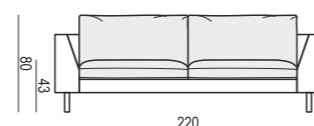

ARMCHAIR

ARMCHAIR LEFT (or RIGHT)

ARMCHAIR without ARMRESTS

ARMCHAIR WIDE

ARMCHAIR WIDE LEFT (or RIGHT)

ARMCHAIR WIDE without ARMRESTS

2 SEATER

2 SEATER LEFT (or RIGHT)

2 SEATER without ARMRESTS

3 SEATER

3 SEATER LEFT (or RIGHT)

3 SEATER without ARMRESTS

3XL SEATER

3XL SEATER LEFT (or RIGHT)

3XL SEATER without ARMRESTS

CHAISELONGUE LEFT (or RIGHT)
available also as freestanding element

CHAISELONGUE LONG LEFT (or RIGHT)
available also as freestanding element

BENCH LEFT (or RIGHT)

FOOTSTOOL 100x90

FOOTSTOOL 90x70

FOOTSTOOL FRAME

SITS reserves the right to change construction of products and components used due to improving durability of product and customer satisfaction without any further notice. Explicit ±2 cm tolerance of all elements sizes.