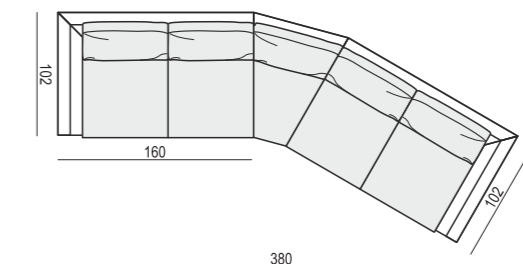

CHAISELONGUE LONG LEFT (or RIGHT)
available also as freestanding element

BENCH LEFT (or RIGHT)

FOOTSTOOL 100x90

FOOTSTOOL 90x70

FOOTSTOOL FRAME

SITS reserves the right to change construction of products and components used due to improving durability of product and customer satisfaction without any further notice. Explicit ±2 cm tolerance of all elements sizes.

CORNER 90°

CORNER 30°

ENDPART LEFT (or RIGHT)
cm 100 x 2,5 x 47H

HEADREST with ROLL
L-70

HEADREST with ROLL
L-50

SET 1 LEFT (or RIGHT)
CHAISELONGUE LEFT (or RIGHT)
+ 2 SEATER RIGHT (or LEFT)

SET 2 LEFT (or RIGHT)
CHAISELONGUE LONG LEFT (or RIGHT)
+ 3 SEATER RIGHT (or LEFT)

SET 3 RIGHT (or LEFT)
2 SEATER LEFT (or RIGHT) + CORNER 30°
+ ARMCHAIR RIGHT (or LEFT)

SET 4 RIGHT (or LEFT)
3 SEATER LEFT (or RIGHT) + CORNER 30°
+ ARMCHAIR WIDE RIGHT (or LEFT)

SET 5
2 SEATER LEFT + CORNER 30° + 2 SEATER RIGHT

SET 6
3 SEATER LEFT + CORNER 30° + 3 SEATER RIGHT

SET 7
2 SEATER LEFT + CORNER 90° + 2 SEATER RIGHT

SET 8
3 SEATER LEFT + CORNER 90° + 3 SEATER RIGHT

SET 9 LEFT (or RIGHT)
CHAISELONGUE LEFT (or RIGHT) + 2 SEATER without ARMRESTS
+ CORNER 30° + 2 SEATER RIGHT (or LEFT)