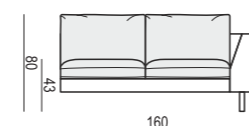

ARMCHAIR

ARMCHAIR LEFT (or RIGHT)

ARMCHAIR without ARMRESTS

ARMCHAIR WIDE

ARMCHAIR WIDE LEFT (or RIGHT)

ARMCHAIR WIDE without ARMRESTS

2 SEATER

2 SEATER LEFT (or RIGHT)

2 SEATER without ARMRESTS

3 SEATER

3 SEATER LEFT (or RIGHT)

3 SEATER without ARMRESTS

3XL SEATER

3XL SEATER LEFT (or RIGHT)

3XL SEATER without ARMRESTS

CHAISELONGUE LEFT (or RIGHT)
available also as freestanding element

CHAISELONGUE LONG LEFT (or RIGHT)
available also as freestanding element

BENCH LEFT (or RIGHT)

FOOTSTOOL 100x90

FOOTSTOOL 90x70

FOOTSTOOL FRAME

SITS reserves the right to change construction of products and components used due to improving durability of product and customer satisfaction without any further notice. Explicit ±2 cm tolerance of all elements sizes.