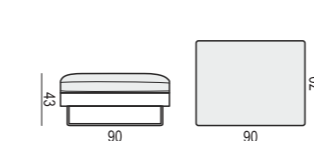

CHAISELONGUE LONG LEFT (or RIGHT)
available also as freestanding element

BENCH LEFT (or RIGHT)

FOOTSTOOL 100x90

FOOTSTOOL 90x70

FOOTSTOOL FRAME

SITS reserves the right to change construction of products and components used due to improving durability of product and customer satisfaction without any further notice. Explicit ±2 cm tolerance of all elements sizes.

CORNER 90°

CORNER 30°

ENDPART LEFT (or RIGHT)
cm 100 x 2,5 x 47H

HEADREST with ROLL
L-70

HEADREST with ROLL
L-50

SET 1 LEFT (or RIGHT)
CHAISELONGUE LEFT (or RIGHT)
+ 2 SEATER RIGHT (or LEFT)

SET 2 LEFT (or RIGHT)
CHAISELONGUE LONG LEFT (or RIGHT)
+ 3 SEATER RIGHT (or LEFT)

SET 3 RIGHT (or LEFT)
2 SEATER LEFT (or RIGHT) + CORNER 30°
+ ARMCHAIR RIGHT (or LEFT)

SET 4 RIGHT (or LEFT)
3 SEATER LEFT (or RIGHT) + CORNER 30°
+ ARMCHAIR WIDE RIGHT (or LEFT)

SET 5
2 SEATER LEFT + CORNER 30° + 2 SEATER RIGHT