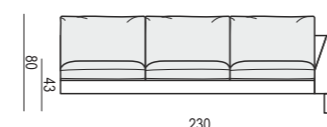

2 SEATER without ARMRESTS

3 SEATER

3 SEATER LEFT (or RIGHT)

3 SEATER without ARMRESTS

3XL SEATER

3XL SEATER LEFT (or RIGHT)

3XL SEATER without ARMRESTS

CHAISELONGUE LEFT (or RIGHT)
available also as freestanding element

CHAISELONGUE LONG LEFT (or RIGHT)
available also as freestanding element

BENCH LEFT (or RIGHT)

FOOTSTOOL 100x90

FOOTSTOOL 90x70

FOOTSTOOL FRAME

SITS reserves the right to change construction of products and components used due to improving durability of product and customer satisfaction without any further notice. Explicit ±2 cm tolerance of all elements sizes.

CORNER 90°

CORNER 30°

ENDPART LEFT (or RIGHT)
cm 100 x 2,5 x 47H

HEADREST with ROLL
L-70

HEADREST with ROLL
L-50

SET 1 LEFT (or RIGHT)
CHAISELONGUE LEFT (or RIGHT)
+ 2 SEATER RIGHT (or LEFT)

SET 2 LEFT (or RIGHT)
CHAISELONGUE LONG LEFT (or RIGHT)
+ 3 SEATER RIGHT (or LEFT)