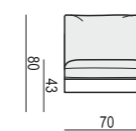

ARMCHAIR

ARMCHAIR LEFT (or RIGHT)

ARMCHAIR without ARMRESTS

ARMCHAIR WIDE

ARMCHAIR WIDE LEFT (or RIGHT)

ARMCHAIR WIDE without ARMRESTS

2 SEATER

2 SEATER LEFT (or RIGHT)

2 SEATER without ARMRESTS

3 SEATER

3 SEATER LEFT (or RIGHT)

3 SEATER without ARMRESTS

3XL SEATER

3XL SEATER LEFT (or RIGHT)

3XL SEATER without ARMRESTS

CHAISELONGUE LEFT (or RIGHT)
available also as freestanding element

CHAISELONGUE LONG LEFT (or RIGHT)
available also as freestanding element

BENCH LEFT (or RIGHT)

FOOTSTOOL 100x90

FOOTSTOOL 90x70

FOOTSTOOL FRAME

SITS reserves the right to change construction of products and components used due to improving durability of product and customer satisfaction without any further notice. Explicit ±2 cm tolerance of all elements sizes.

CORNER 90°

CORNER 30°

ENDPART LEFT (or RIGHT)
cm 100 x 2,5 x 47H

HEADREST with ROLL
L-70

HEADREST with ROLL
L-50

SET 1 LEFT (or RIGHT)
CHAISELONGUE LEFT (or RIGHT)
+ 2 SEATER RIGHT (or LEFT)

SET 2 LEFT (or RIGHT)
CHAISELONGUE LONG LEFT (or RIGHT)
+ 3 SEATER RIGHT (or LEFT)