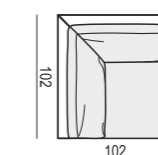

2 SEATER without ARMRESTS

3 SEATER

3 SEATER LEFT (or RIGHT)

3 SEATER without ARMRESTS

3XL SEATER

3XL SEATER LEFT (or RIGHT)

3XL SEATER without ARMRESTS

CHAISELONGUE LEFT (or RIGHT)
available also as freestanding element

CHAISELONGUE LONG LEFT (or RIGHT)
available also as freestanding element

BENCH LEFT (or RIGHT)

FOOTSTOOL 100x90

FOOTSTOOL 90x70

FOOTSTOOL FRAME

SITS reserves the right to change construction of products and components used due to improving durability of product and customer satisfaction without any further notice. Explicit ±2 cm tolerance of all elements sizes.

CORNER 90°

CORNER 30°

ENDPART LEFT (or RIGHT)
cm 100 x 2,5 x 47H

HEADREST with ROLL
L-70

HEADREST with ROLL
L-50

SET 1 LEFT (or RIGHT)
CHAISELONGUE LEFT (or RIGHT)
+ 2 SEATER RIGHT (or LEFT)

SET 2 LEFT (or RIGHT)
CHAISELONGUE LONG LEFT (or RIGHT)
+ 3 SEATER RIGHT (or LEFT)