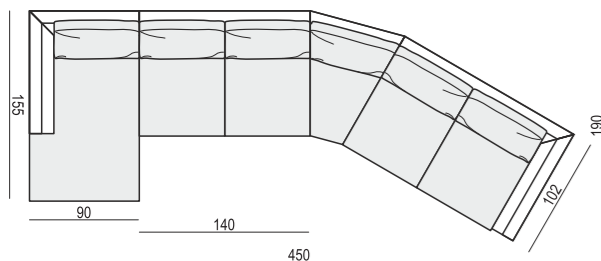

SET 9 LEFT (or RIGHT)
CHAISELONGUE LEFT (or RIGHT) + 2 SEATER without ARMRESTS
+ CORNER 30° + 2 SEATER RIGHT (or LEFT)