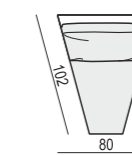

2 SEATER without ARMRESTS

3 SEATER

3 SEATER LEFT (or RIGHT)

3 SEATER without ARMRESTS

3XL SEATER

3XL SEATER LEFT (or RIGHT)

3XL SEATER without ARMRESTS

CHAISELONGUE LEFT (or RIGHT)
available also as freestanding element

CHAISELONGUE LONG LEFT (or RIGHT)
available also as freestanding element

BENCH LEFT (or RIGHT)

FOOTSTOOL 100x90

FOOTSTOOL 90x70

FOOTSTOOL FRAME

SITS reserves the right to change construction of products and components used due to improving durability of product and customer satisfaction without any further notice. Explicit ±2 cm tolerance of all elements sizes.

CORNER 90°

CORNER 30°

ENDPART LEFT (or RIGHT)
cm 100 x 2,5 x 47H

HEADREST with ROLL
L-70

HEADREST with ROLL
L-50

SET 1 LEFT (or RIGHT)
CHAISELONGUE LEFT (or RIGHT)
+ 2 SEATER RIGHT (or LEFT)

SET 2 LEFT (or RIGHT)
CHAISELONGUE LONG LEFT (or RIGHT)
+ 3 SEATER RIGHT (or LEFT)