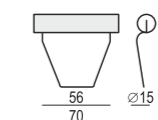

CHAISELONGUE LONG LEFT (or RIGHT)
available also as freestanding element

BENCH LEFT (or RIGHT)

FOOTSTOOL 100x90

FOOTSTOOL 90x70

FOOTSTOOL FRAME

SITS reserves the right to change construction of products and components used due to improving durability of product and customer satisfaction without any further notice. Explicit ±2 cm tolerance of all elements sizes.

CORNER 90°

CORNER 30°

ENDPART LEFT (or RIGHT)
cm 100 x 2,5 x 47H

HEADREST with ROLL
L-70

HEADREST with ROLL
L-50

SET 1 LEFT (or RIGHT)
CHAISELONGUE LEFT (or RIGHT)
+ 2 SEATER RIGHT (or LEFT)

SET 2 LEFT (or RIGHT)
CHAISELONGUE LONG LEFT (or RIGHT)
+ 3 SEATER RIGHT (or LEFT)

SET 3 RIGHT (or LEFT)
2 SEATER LEFT (or RIGHT) + CORNER 30°
+ ARMCHAIR RIGHT (or LEFT)

SET 4 RIGHT (or LEFT)
3 SEATER LEFT (or RIGHT) + CORNER 30°
+ ARMCHAIR WIDE RIGHT (or LEFT)

SET 5
2 SEATER LEFT + CORNER 30° + 2 SEATER RIGHT