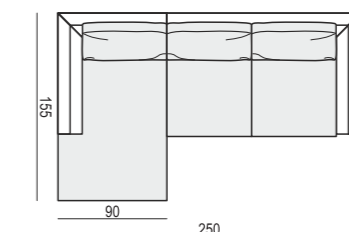

CHAISELONGUE LONG LEFT (or RIGHT)
available also as freestanding element

BENCH LEFT (or RIGHT)

FOOTSTOOL 100x90

FOOTSTOOL 90x70

FOOTSTOOL FRAME

SITS reserves the right to change construction of products and components used due to improving durability of product and customer satisfaction without any further notice. Explicit ±2 cm tolerance of all elements sizes.

CORNER 90°

CORNER 30°

ENDPART LEFT (or RIGHT)
cm 100 x 2,5 x 47H

HEADREST with ROLL
L-70

HEADREST with ROLL
L-50

SET 1 LEFT (or RIGHT)
CHAISELONGUE LEFT (or RIGHT)
+ 2 SEATER RIGHT (or LEFT)

SET 2 LEFT (or RIGHT)
CHAISELONGUE LONG LEFT (or RIGHT)
+ 3 SEATER RIGHT (or LEFT)

SET 3 RIGHT (or LEFT)
2 SEATER LEFT (or RIGHT) + CORNER 30°
+ ARMCHAIR RIGHT (or LEFT)

SET 4 RIGHT (or LEFT)
3 SEATER LEFT (or RIGHT) + CORNER 30°
+ ARMCHAIR WIDE RIGHT (or LEFT)

SET 5
2 SEATER LEFT + CORNER 30° + 2 SEATER RIGHT

SET 6
3 SEATER LEFT + CORNER 30° + 3 SEATER RIGHT

SET 7
2 SEATER LEFT + CORNER 90° + 2 SEATER RIGHT

SET 8
3 SEATER LEFT + CORNER 90° + 3 SEATER RIGHT

SET 9 LEFT (or RIGHT)
CHAISELONGUE LEFT (or RIGHT) + 2 SEATER without ARMRESTS
+ CORNER 30° + 2 SEATER RIGHT (or LEFT)