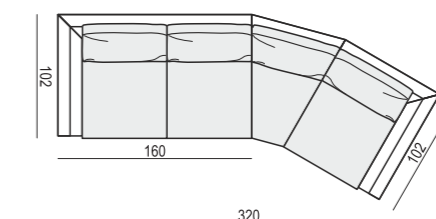

CHAISELONGUE LONG LEFT (or RIGHT)
available also as freestanding element

BENCH LEFT (or RIGHT)

FOOTSTOOL 100x90

FOOTSTOOL 90x70

FOOTSTOOL FRAME

SITS reserves the right to change construction of products and components used due to improving durability of product and customer satisfaction without any further notice. Explicit ±2 cm tolerance of all elements sizes.

CORNER 90°

CORNER 30°

ENDPART LEFT (or RIGHT)
cm 100 x 2,5 x 47H

HEADREST with ROLL
L-70

HEADREST with ROLL
L-50

SET 1 LEFT (or RIGHT)
CHAISELONGUE LEFT (or RIGHT)
+ 2 SEATER RIGHT (or LEFT)

SET 2 LEFT (or RIGHT)
CHAISELONGUE LONG LEFT (or RIGHT)
+ 3 SEATER RIGHT (or LEFT)

SET 3 RIGHT (or LEFT)
2 SEATER LEFT (or RIGHT) + CORNER 30°
+ ARMCHAIR RIGHT (or LEFT)

SET 4 RIGHT (or LEFT)
3 SEATER LEFT (or RIGHT) + CORNER 30°
+ ARMCHAIR WIDE RIGHT (or LEFT)

SET 5
2 SEATER LEFT + CORNER 30° + 2 SEATER RIGHT

SET 6
3 SEATER LEFT + CORNER 30° + 3 SEATER RIGHT

SET 7
2 SEATER LEFT + CORNER 90° + 2 SEATER RIGHT

SET 8
3 SEATER LEFT + CORNER 90° + 3 SEATER RIGHT

SET 9 LEFT (or RIGHT)
CHAISELONGUE LEFT (or RIGHT) + 2 SEATER without ARMRESTS
+ CORNER 30° + 2 SEATER RIGHT (or LEFT)