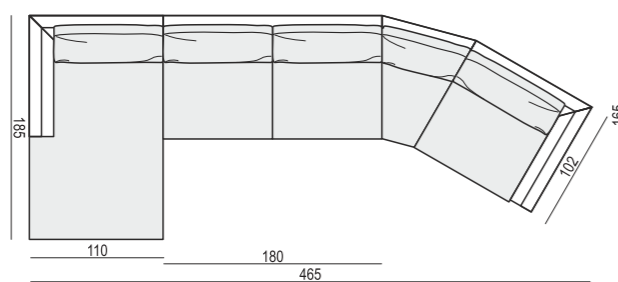

SET 12 LEFT (or RIGHT)
CHAISELONGUE LONG LEFT (or RIGHT) + 3 SEATER without ARMRESTS
+ CORNER 30° + ARMCHAIR WIDE RIGHT (or LEFT)