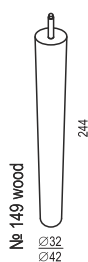

ARMCHAIR on swivel with function TILT with leather cover

UPHOLSTERY

FABRIC or LEATHER: FC - fix cover

Limited choice of fabrics. Check with sales representative.

FEET

№ 149 wood
32
42

SWIVEL swivel chrome
with function