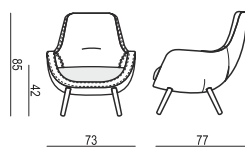

SITS
— *comfortable life*

cocktail
& design

STEFANI

ARMCHAIR

ARMCHAIR with leather cover

ARMCHAIR on swivel

ARMCHAIR on swivel with leather cover

ARMCHAIR on swivel with function TILT

ARMCHAIR on swivel with function TILT with leather cover

UPHOLSTERY

FABRIC or LEATHER: FC - fix cover

Limited choice of fabrics. Check with sales representative.

FEET

№ 149 wood
32
42

SWIVEL swivel chrome
with function