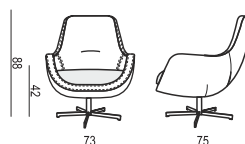

SITS
— *comfortable life*

cocktail
& design

STEFANI

ARMCHAIR

ARMCHAIR with leather cover

ARMCHAIR on swivel

ARMCHAIR on swivel with leather cover

ARMCHAIR on swivel with function TILT

ARMCHAIR on swivel with function TILT with leather cover

UPHOLSTERY

FABRIC or LEATHER: FC - fix cover

Limited choice of fabrics. Check with sales representative.

FEET

№ 149 wood
32
42

SWIVEL swivel chrome
with function