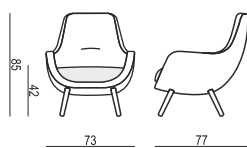

SITS
— *comfortable life*

cocktail
& design

STEFANI

ARMCHAIR

ARMCHAIR with leather cover

ARMCHAIR on swivel

ARMCHAIR on swivel with leather cover

ARMCHAIR on swivel with function TILT

ARMCHAIR on swivel with function TILT with leather cover

UPHOLSTERY

FABRIC or LEATHER: FC - fix cover

Limited choice of fabrics. Check with sales representative.

FEET

№ 149 wood
32
42

SWIVEL swivel chrome
with function