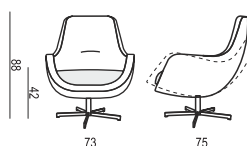

SITS
— *comfortable life*

cocktail
& design

STEFANI

ARMCHAIR

ARMCHAIR with leather cover

ARMCHAIR on swivel

ARMCHAIR on swivel with leather cover

ARMCHAIR on swivel with function TILT

ARMCHAIR on swivel with function TILT with leather cover

UPHOLSTERY

FABRIC or LEATHER: FC - fix cover

Limited choice of fabrics. Check with sales representative.

FEET

№ 149 wood
32
42

SWIVEL swivel chrome
with function