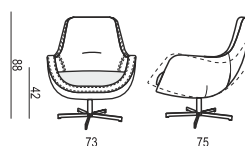

SITS
— *comfortable life*

cocktail
& design

STEFANI

ARMCHAIR

ARMCHAIR with leather cover

ARMCHAIR on swivel

ARMCHAIR on swivel with leather cover

ARMCHAIR on swivel with function TILT

ARMCHAIR on swivel with function TILT with leather cover

UPHOLSTERY

FABRIC or LEATHER: FC - fix cover

Limited choice of fabrics. Check with sales representative.

FEET

№ 149 wood
32
42

SWIVEL swivel chrome
with function