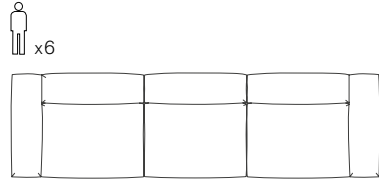

PREDEFINED COMBINATIONS