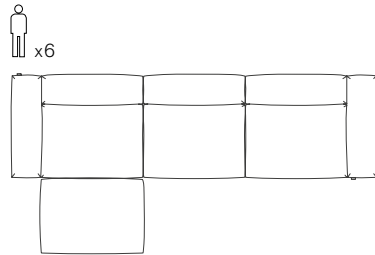

PREDEFINED COMBINATIONS