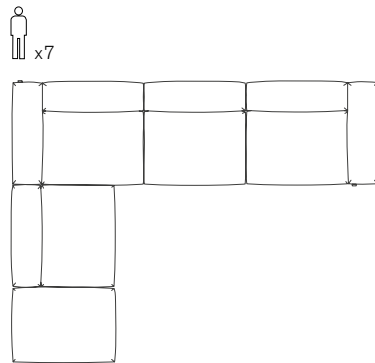

PREDEFINED COMBINATIONS