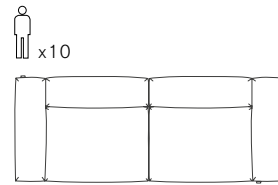

PREDEFINED COMBINATIONS