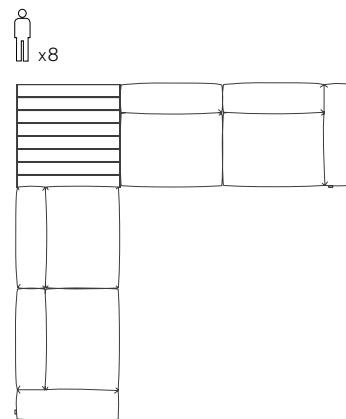

PREDEFINED COMBINATIONS