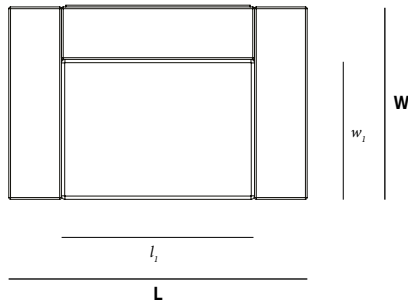

## CHECK ALL THE DETAILS

Walrus is comes in four modules, a club chair, a corner seat (left / right), a middle seat and a footstool. This allows you to create your own combination. Options such as blankets, comfort pillows and several tables are available.

*[Discover more of this collection](#)*

CLUB CHAIR

CORNER SEAT

MIDDLE SEAT

FOOTSTOOL

Dimensions (mm)	L	W	H	$l_1$	$w_1$	seating height
Club chair std. height	1700	1100	615	1100	800	335
Corner seat std. height	1400	1100	615	1100	800	335
Middle seat std. height	1100	1100	615	-	800	335
Footstool std. height	1100	800	335	-	-	335

Dimensions (mm)	H	seating height
Standard feet	615	335
High feet	640	360
Extra high feet	665	385

*[Download technical sheet - 3d drawings - 2d drawings](#)*