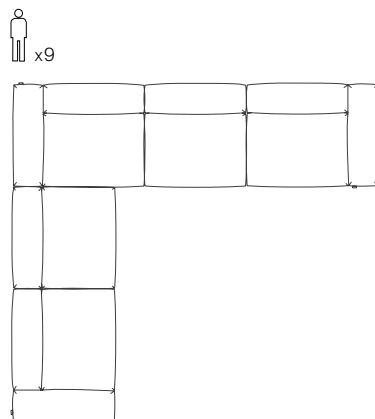

PREDEFINED COMBINATIONS