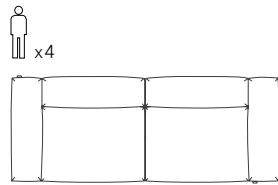

PREDEFINED COMBINATIONS