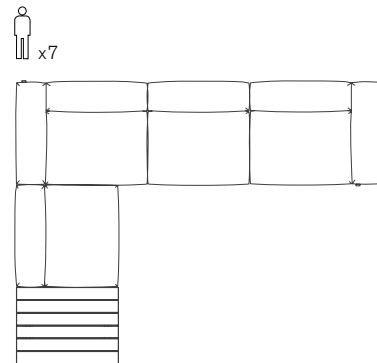

PREDEFINED COMBINATIONS