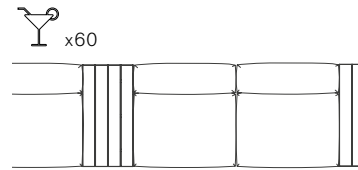

PREDEFINED COMBINATIONS