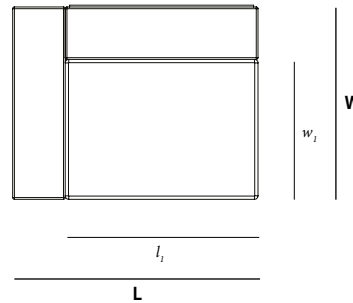

## CHECK ALL THE DETAILS

Walrus is comes in four modules, a club chair, a corner seat (left / right), a middle seat and a footstool. This allows you to create your own combination. Options such as blankets, comfort pillows and several tables are available.

*[Discover more of this collection](#)*

CLUB CHAIR

CORNER SEAT

MIDDLE SEAT

FOOTSTOOL

Dimensions (mm)	L	W	H	$l_1$	$w_1$	seating height
Club chair std. height	1700	1100	615	1100	800	335
Corner seat std. height	1400	1100	615	1100	800	335
Middle seat std. height	1100	1100	615	-	800	335
Footstool std. height	1100	800	335	-	-	335

Dimensions (mm)	H	seating height
Standard feet	615	335
High feet	640	360
Extra high feet	665	385

*[Download technical sheet - 3d drawings - 2d drawings](#)*