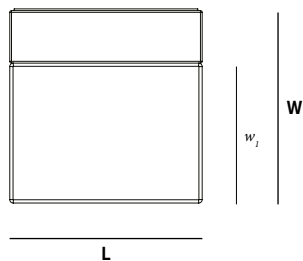

## CHECK ALL THE DETAILS

Walrus is comes in four modules, a club chair, a corner seat (left / right), a middle seat and a footstool. This allows you to create your own combination. Options such as blankets, comfort pillows and several tables are available.

*[Discover more of this collection](#)*

CLUB CHAIR

CORNER SEAT

MIDDLE SEAT

FOOTSTOOL

Dimensions (mm)	L	W	H	$l_1$	$w_1$	seating height
Club chair std. height	1700	1100	615	1100	800	335
Corner seat std. height	1400	1100	615	1100	800	335
Middle seat std. height	1100	1100	615	-	800	335
Footstool std. height	1100	800	335	-	-	335

Dimensions (mm)	H	seating height
Standard feet	615	335
High feet	640	360
Extra high feet	665	385

*[Download technical sheet - 3d drawings - 2d drawings](#)*