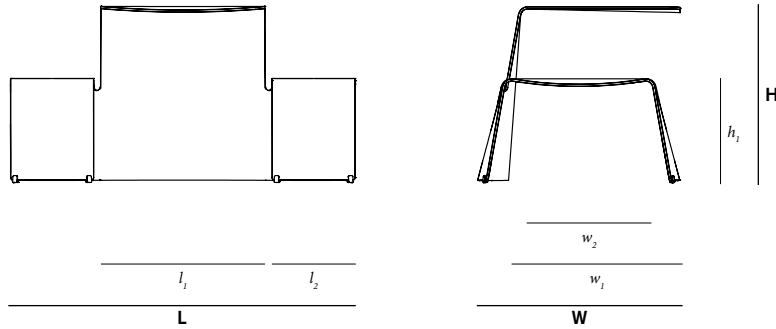

## CHECK ALL THE DETAILS

Choose out of 5 different standard colours of powder coated aluminium.

[Discover more of this collection](#)

Dimensions (mm)	L	W	H	$l_1$	$l_2$	$w_1$	$w_2$	$h_1$
Picnik	1470	950	751	355	700	630	750	461