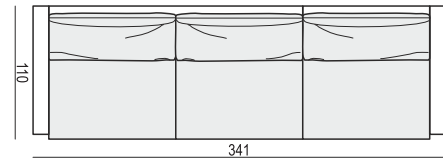

2,5 SEATER

3 SEATER or 3 SEATER two parts

3 SEATER LEFT (or RIGHT)

3 SEATER without ARMRESTS

ARMCHAIR LEFT (or RIGHT)

ARMCHAIR without ARMRESTS

ARMCHAIR WIDE LEFT (or RIGHT)

ARMCHAIR WIDE without ARMRESTS

FOOTSTOOL 122x92

FOOTSTOOL 107x92

FOOTSTOOL 97x82

DIVAN LEFT (or RIGHT)

BENCH LEFT (or RIGHT)

CORNER 90°

CLOUD

www.sits.eu
OCTOBER 2018

CUSHION 40x40 CUSHION 50x30 CUSHION 103x34 CUSHION 88x34 CUSHION 78x34 CUSHION 60x34

ATTENTION
DIVAN includes: 1 pcs cushion 88x34 + 2 pcs cushions 60x34

SET 1 3 SEATER LEFT + ARMCHAIR WIDE RIGHT

SET 2 LEFT (or RIGHT) DIVAN LEFT (or RIGHT) + 2 SEATER RIGHT (or RIGHT)

SET 3 LEFT (or RIGHT) DIVAN LEFT (or RIGHT) + 3 SEATER RIGHT (or RIGHT)

SET 4 LEFT (or RIGHT) DIVAN LEFT (or RIGHT) + ARMCHAIR without ARMRESTS + 2 SEATER RIGHT (or RIGHT)

SET 5 LEFT (or RIGHT) DIVAN LEFT (or RIGHT) + ARMCHAIR WIDE without ARMRESTS + 3 SEATER RIGHT (or RIGHT)