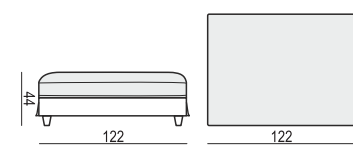

2,5 SEATER

3 SEATER or 3 SEATER two parts

3 SEATER LEFT (or RIGHT)

3 SEATER without ARMRESTS

ARMCHAIR LEFT (or RIGHT)

ARMCHAIR without ARMRESTS

ARMCHAIR WIDE LEFT (or RIGHT)

ARMCHAIR WIDE without ARMRESTS

FOOTSTOOL 122x92

FOOTSTOOL 107x92

FOOTSTOOL 97x82

DIVAN LEFT (or RIGHT)

BENCH LEFT (or RIGHT)

CORNER 90°

CLOUD

www.sits.eu
OCTOBER 2018

CUSHION 40x40 CUSHION 50x30 CUSHION 103x34 CUSHION 88x34 CUSHION 78x34 CUSHION 60x34

ATTENTION
DIVAN includes: 1 pcs cushion 88x34 + 2 pcs cushions 60x34

SET 1 3 SEATER LEFT + ARMCHAIR WIDE RIGHT

SET 2 LEFT (or RIGHT) DIVAN LEFT (or RIGHT) + 2 SEATER RIGHT (or RIGHT)