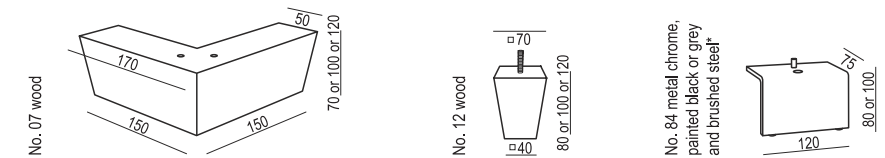

SET 6 DIVAN LEFT + 3 SEATER without ARMRESTS + DIVAN RIGHT

SET 7 LEFT (or RIGHT) ARMCHAIR WIDE LEFT (or RIGHT) + CORNER 90° + 3 SEATER RIGHT (or LEFT)

SITS reserves the right to change construction of products and components used due to improving durability of product and customer satisfaction without any further notice. Explicit ±2 cm tolerance of all elements sizes.

SET 8 3 SEATER LEFT + CORNER 90° + 3 SEATER RIGHT

SET 9 LEFT (or RIGHT) BENCH LEFT (or RIGHT) + CORNER 90° + 3 SEATER RIGHT (or LEFT)

UPHOLSTERY FABRIC: FC - fix cover or LC - loose cover

FEET

*please check a cost of brushed steel finish with a sale representative