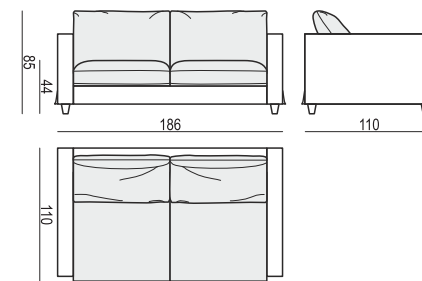

SITS
— comfortable life

CLOUD

www.sits.eu
OCTOBER 2018

tea
& book

CLOUD

2 SEATER

2 SEATER LEFT (or RIGHT)

2 SEATER without ARMRESTS

2,5 SEATER

3 SEATER or 3 SEATER two parts

3 SEATER LEFT (or RIGHT)

3 SEATER without ARMRESTS

ARMCHAIR LEFT (or RIGHT)

ARMCHAIR without ARMRESTS

ARMCHAIR WIDE LEFT (or RIGHT)

ARMCHAIR WIDE without ARMRESTS

FOOTSTOOL 122x92

FOOTSTOOL 107x92

FOOTSTOOL 97x82

DIVAN LEFT (or RIGHT)

BENCH LEFT (or RIGHT)

CORNER 90°

CLOUD

www.sits.eu
OCTOBER 2018

CUSHION 40x40 CUSHION 50x30 CUSHION 103x34 CUSHION 88x34 CUSHION 78x34 CUSHION 60x34

ATTENTION
DIVAN includes: 1 pcs cushion 88x34 + 2 pcs cushions 60x34

SET 1 3 SEATER LEFT + ARMCHAIR WIDE RIGHT

SET 2 LEFT (or RIGHT) DIVAN LEFT (or RIGHT) + 2 SEATER RIGHT (or RIGHT)