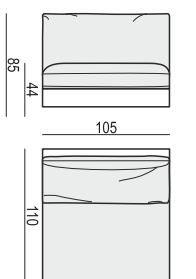

2,5 SEATER

3 SEATER or 3 SEATER two parts

3 SEATER LEFT (or RIGHT)

3 SEATER without ARMRESTS

ARMCHAIR LEFT (or RIGHT)

ARMCHAIR without ARMRESTS

ARMCHAIR WIDE LEFT (or RIGHT)

ARMCHAIR WIDE without ARMRESTS

FOOTSTOOL 122x92

FOOTSTOOL 107x92

FOOTSTOOL 97x82

DIVAN LEFT (or RIGHT)

BENCH LEFT (or RIGHT)

CORNER 90°

CLOUD

www.sits.eu
OCTOBER 2018

CUSHION 40x40 CUSHION 50x30 CUSHION 103x34 CUSHION 88x34 CUSHION 78x34 CUSHION 60x34

ATTENTION
DIVAN includes: 1 pcs cushion 88x34 + 2 pcs cushions 60x34

SET 1 3 SEATER LEFT + ARMCHAIR WIDE RIGHT

SET 2 LEFT (or RIGHT) DIVAN LEFT (or RIGHT) + 2 SEATER RIGHT (or RIGHT)