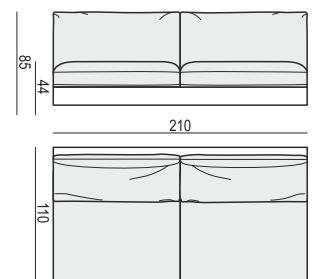

2,5 SEATER

3 SEATER or 3 SEATER two parts

3 SEATER LEFT (or RIGHT)

3 SEATER without ARMRESTS

ARMCHAIR LEFT (or RIGHT)

ARMCHAIR without ARMRESTS

ARMCHAIR WIDE LEFT (or RIGHT)

ARMCHAIR WIDE without ARMRESTS

FOOTSTOOL 122x92

FOOTSTOOL 107x92

FOOTSTOOL 97x82

DIVAN LEFT (or RIGHT)

BENCH LEFT (or RIGHT)

CORNER 90°

CLOUD

www.sits.eu
OCTOBER 2018

CUSHION 40x40 CUSHION 50x30 CUSHION 103x34 CUSHION 88x34 CUSHION 78x34 CUSHION 60x34

ATTENTION
DIVAN includes: 1 pcs cushion 88x34 + 2 pcs cushions 60x34

SET 1 3 SEATER LEFT + ARMCHAIR WIDE RIGHT

SET 2 LEFT (or RIGHT) DIVAN LEFT (or RIGHT) + 2 SEATER RIGHT (or RIGHT)