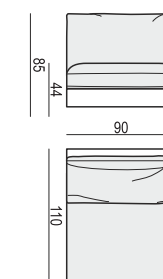

2,5 SEATER

3 SEATER or 3 SEATER two parts

3 SEATER LEFT (or RIGHT)

3 SEATER without ARMRESTS

ARMCHAIR LEFT (or RIGHT)

ARMCHAIR without ARMRESTS

ARMCHAIR WIDE LEFT (or RIGHT)

ARMCHAIR WIDE without ARMRESTS

FOOTSTOOL 122x92

FOOTSTOOL 107x92

FOOTSTOOL 97x82

DIVAN LEFT (or RIGHT)

BENCH LEFT (or RIGHT)

CORNER 90°

CLOUD

www.sits.eu
OCTOBER 2018

CUSHION 40x40 CUSHION 50x30 CUSHION 103x34 CUSHION 88x34 CUSHION 78x34 CUSHION 60x34

ATTENTION
DIVAN includes: 1 pcs cushion 88x34 + 2 pcs cushions 60x34

SET 1 3 SEATER LEFT + ARMCHAIR WIDE RIGHT

SET 2 LEFT (or RIGHT) DIVAN LEFT (or RIGHT) + 2 SEATER RIGHT (or RIGHT)

SET 3 LEFT (or RIGHT) DIVAN LEFT (or RIGHT) + 3 SEATER RIGHT (or RIGHT)

SET 4 LEFT (or RIGHT) DIVAN LEFT (or RIGHT) + ARMCHAIR without ARMRESTS + 2 SEATER RIGHT (or RIGHT)

SET 5 LEFT (or RIGHT) DIVAN LEFT (or RIGHT) + ARMCHAIR WIDE without ARMRESTS + 3 SEATER RIGHT (or RIGHT)