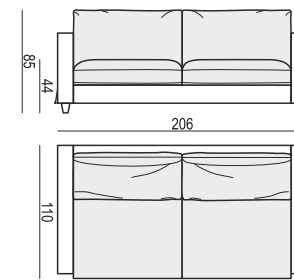

SITS
— comfortable life

CLOUD

www.sits.eu
OCTOBER 2018

tea
& book

CLOUD

2 SEATER

2 SEATER LEFT (or RIGHT)

2 SEATER without ARMRESTS

2,5 SEATER

3 SEATER or 3 SEATER two parts

3 SEATER LEFT (or RIGHT)

3 SEATER without ARMRESTS

ARMCHAIR LEFT (or RIGHT)

ARMCHAIR without ARMRESTS

ARMCHAIR WIDE LEFT (or RIGHT)

ARMCHAIR WIDE without ARMRESTS

FOOTSTOOL 122x92

FOOTSTOOL 107x92

FOOTSTOOL 97x82

DIVAN LEFT (or RIGHT)

BENCH LEFT (or RIGHT)

CORNER 90°

CLOUD

www.sits.eu
OCTOBER 2018

CUSHION 40x40 CUSHION 50x30 CUSHION 103x34 CUSHION 88x34 CUSHION 78x34 CUSHION 60x34

ATTENTION
DIVAN includes: 1 pcs cushion 88x34 + 2 pcs cushions 60x34

SET 1 3 SEATER LEFT + ARMCHAIR WIDE RIGHT

SET 2 LEFT (or RIGHT) DIVAN LEFT (or RIGHT) + 2 SEATER RIGHT (or RIGHT)