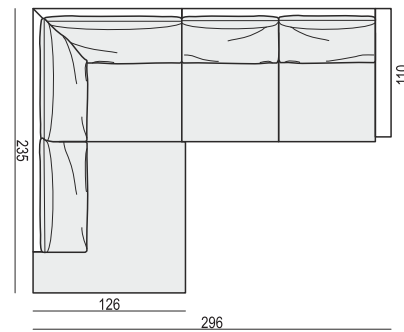

FOOTSTOOL 122x92

FOOTSTOOL 107x92

FOOTSTOOL 97x82

DIVAN LEFT (or RIGHT)

BENCH LEFT (or RIGHT)

CORNER 90°

CLOUD

www.sits.eu
OCTOBER 2018

CUSHION 40x40 CUSHION 50x30 CUSHION 103x34 CUSHION 88x34 CUSHION 78x34 CUSHION 60x34

ATTENTION
DIVAN includes: 1 pcs cushion 88x34 + 2 pcs cushions 60x34

SET 1 3 SEATER LEFT + ARMCHAIR WIDE RIGHT

SET 2 LEFT (or RIGHT) DIVAN LEFT (or RIGHT) + 2 SEATER RIGHT (or RIGHT)

SET 3 LEFT (or RIGHT) DIVAN LEFT (or RIGHT) + 3 SEATER RIGHT (or RIGHT)

SET 4 LEFT (or RIGHT) DIVAN LEFT (or RIGHT) + ARMCHAIR without ARMRESTS + 2 SEATER RIGHT (or RIGHT)

SET 5 LEFT (or RIGHT) DIVAN LEFT (or RIGHT) + ARMCHAIR WIDE without ARMRESTS + 3 SEATER RIGHT (or RIGHT)

SET 6 DIVAN LEFT + 3 SEATER without ARMRESTS + DIVAN RIGHT

SET 7 LEFT (or RIGHT) ARMCHAIR WIDE LEFT (or RIGHT) + CORNER 90° + 3 SEATER RIGHT (or LEFT)

SITS reserves the right to change construction of products and components used due to improving durability of product and customer satisfaction without any further notice. Explicit ±2 cm tolerance of all elements sizes.