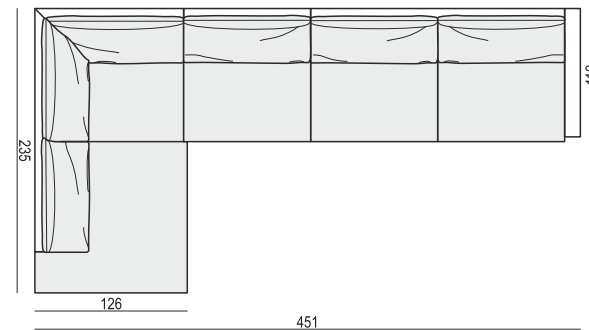

FOOTSTOOL 122x92

FOOTSTOOL 107x92

FOOTSTOOL 97x82

DIVAN LEFT (or RIGHT)

BENCH LEFT (or RIGHT)

CORNER 90°

CLOUD

www.sits.eu
OCTOBER 2018

CUSHION 40x40 CUSHION 50x30 CUSHION 103x34 CUSHION 88x34 CUSHION 78x34 CUSHION 60x34

ATTENTION
DIVAN includes: 1 pcs cushion 88x34 + 2 pcs cushions 60x34

SET 1 3 SEATER LEFT + ARMCHAIR WIDE RIGHT

SET 2 LEFT (or RIGHT) DIVAN LEFT (or RIGHT) + 2 SEATER RIGHT (or RIGHT)

SET 3 LEFT (or RIGHT) DIVAN LEFT (or RIGHT) + 3 SEATER RIGHT (or RIGHT)

SET 4 LEFT (or RIGHT) DIVAN LEFT (or RIGHT) + ARMCHAIR without ARMRESTS + 2 SEATER RIGHT (or RIGHT)

SET 5 LEFT (or RIGHT) DIVAN LEFT (or RIGHT) + ARMCHAIR WIDE without ARMRESTS + 3 SEATER RIGHT (or RIGHT)

SET 6 DIVAN LEFT + 3 SEATER without ARMRESTS + DIVAN RIGHT

SET 7 LEFT (or RIGHT) ARMCHAIR WIDE LEFT (or RIGHT) + CORNER 90° + 3 SEATER RIGHT (or LEFT)

SITS reserves the right to change construction of products and components used due to improving durability of product and customer satisfaction without any further notice. Explicit ±2 cm tolerance of all elements sizes.