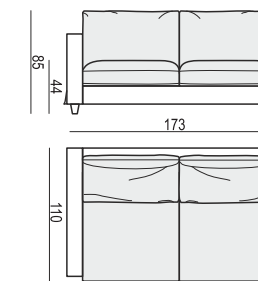

2 SEATER LEFT (or RIGHT)