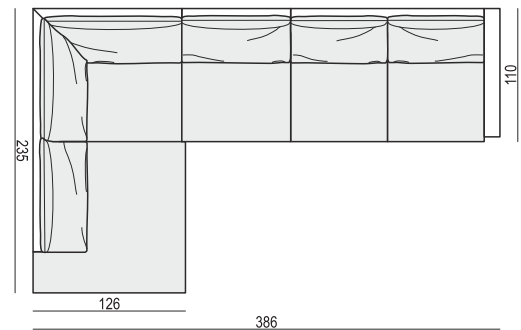

FOOTSTOOL 122x92

FOOTSTOOL 107x92

FOOTSTOOL 97x82

DIVAN LEFT (or RIGHT)

BENCH LEFT (or RIGHT)

CORNER 90°

CLOUD

www.sits.eu
OCTOBER 2018

CUSHION 40x40 CUSHION 50x30 CUSHION 103x34 CUSHION 88x34 CUSHION 78x34 CUSHION 60x34

ATTENTION
DIVAN includes: 1 pcs cushion 88x34 + 2 pcs cushions 60x34

SET 1 3 SEATER LEFT + ARMCHAIR WIDE RIGHT

SET 2 LEFT (or RIGHT) DIVAN LEFT (or RIGHT) + 2 SEATER RIGHT (or RIGHT)

SET 3 LEFT (or RIGHT) DIVAN LEFT (or RIGHT) + 3 SEATER RIGHT (or RIGHT)

SET 4 LEFT (or RIGHT) DIVAN LEFT (or RIGHT) + ARMCHAIR without ARMRESTS + 2 SEATER RIGHT (or RIGHT)

SET 5 LEFT (or RIGHT) DIVAN LEFT (or RIGHT) + ARMCHAIR WIDE without ARMRESTS + 3 SEATER RIGHT (or RIGHT)

SET 6 DIVAN LEFT + 3 SEATER without ARMRESTS + DIVAN RIGHT

SET 7 LEFT (or RIGHT) ARMCHAIR WIDE LEFT (or RIGHT) + CORNER 90° + 3 SEATER RIGHT (or LEFT)

SITS reserves the right to change construction of products and components used due to improving durability of product and customer satisfaction without any further notice. Explicit ±2 cm tolerance of all elements sizes.