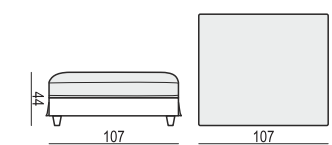

2,5 SEATER

3 SEATER or 3 SEATER two parts

3 SEATER LEFT (or RIGHT)

3 SEATER without ARMRESTS

ARMCHAIR LEFT (or RIGHT)

ARMCHAIR without ARMRESTS

ARMCHAIR WIDE LEFT (or RIGHT)

ARMCHAIR WIDE without ARMRESTS

FOOTSTOOL 122x92

FOOTSTOOL 107x92

FOOTSTOOL 97x82

DIVAN LEFT (or RIGHT)

BENCH LEFT (or RIGHT)

CORNER 90°

CLOUD

www.sits.eu
OCTOBER 2018

CUSHION 40x40 CUSHION 50x30 CUSHION 103x34 CUSHION 88x34 CUSHION 78x34 CUSHION 60x34

ATTENTION
DIVAN includes: 1 pcs cushion 88x34 + 2 pcs cushions 60x34

SET 1 3 SEATER LEFT + ARMCHAIR WIDE RIGHT

SET 2 LEFT (or RIGHT) DIVAN LEFT (or RIGHT) + 2 SEATER RIGHT (or RIGHT)