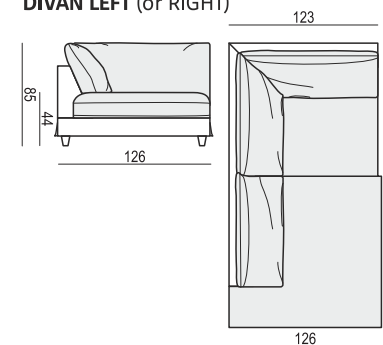

2,5 SEATER

3 SEATER or 3 SEATER two parts

3 SEATER LEFT (or RIGHT)

3 SEATER without ARMRESTS

ARMCHAIR LEFT (or RIGHT)

ARMCHAIR without ARMRESTS

ARMCHAIR WIDE LEFT (or RIGHT)

ARMCHAIR WIDE without ARMRESTS

FOOTSTOOL 122x92

FOOTSTOOL 107x92

FOOTSTOOL 97x82

DIVAN LEFT (or RIGHT)

BENCH LEFT (or RIGHT)

CORNER 90°

CLOUD

www.sits.eu
OCTOBER 2018

CUSHION 40x40 CUSHION 50x30 CUSHION 103x34 CUSHION 88x34 CUSHION 78x34 CUSHION 60x34

ATTENTION
DIVAN includes: 1 pcs cushion 88x34 + 2 pcs cushions 60x34

SET 1 3 SEATER LEFT + ARMCHAIR WIDE RIGHT

SET 2 LEFT (or RIGHT) DIVAN LEFT (or RIGHT) + 2 SEATER RIGHT (or RIGHT)

SET 3 LEFT (or RIGHT) DIVAN LEFT (or RIGHT) + 3 SEATER RIGHT (or RIGHT)

SET 4 LEFT (or RIGHT) DIVAN LEFT (or RIGHT) + ARMCHAIR without ARMRESTS + 2 SEATER RIGHT (or RIGHT)

SET 5 LEFT (or RIGHT) DIVAN LEFT (or RIGHT) + ARMCHAIR WIDE without ARMRESTS + 3 SEATER RIGHT (or RIGHT)