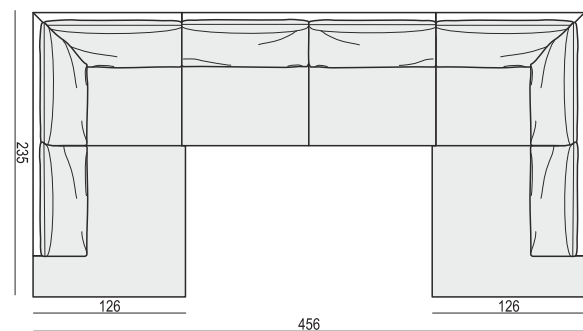

FOOTSTOOL 122x92

FOOTSTOOL 107x92

FOOTSTOOL 97x82

DIVAN LEFT (or RIGHT)

BENCH LEFT (or RIGHT)

CORNER 90°

CLOUD

www.sits.eu
OCTOBER 2018

CUSHION 40x40 CUSHION 50x30 CUSHION 103x34 CUSHION 88x34 CUSHION 78x34 CUSHION 60x34

ATTENTION
DIVAN includes: 1 pcs cushion 88x34 + 2 pcs cushions 60x34

SET 1 3 SEATER LEFT + ARMCHAIR WIDE RIGHT

SET 2 LEFT (or RIGHT) DIVAN LEFT (or RIGHT) + 2 SEATER RIGHT (or RIGHT)

SET 3 LEFT (or RIGHT) DIVAN LEFT (or RIGHT) + 3 SEATER RIGHT (or RIGHT)

SET 4 LEFT (or RIGHT) DIVAN LEFT (or RIGHT) + ARMCHAIR without ARMRESTS + 2 SEATER RIGHT (or RIGHT)

SET 5 LEFT (or RIGHT) DIVAN LEFT (or RIGHT) + ARMCHAIR WIDE without ARMRESTS + 3 SEATER RIGHT (or RIGHT)

SET 6 DIVAN LEFT + 3 SEATER without ARMRESTS + DIVAN RIGHT

SET 7 LEFT (or RIGHT) ARMCHAIR WIDE LEFT (or RIGHT) + CORNER 90° + 3 SEATER RIGHT (or LEFT)

SITS reserves the right to change construction of products and components used due to improving durability of product and customer satisfaction without any further notice. Explicit ±2 cm tolerance of all elements sizes.