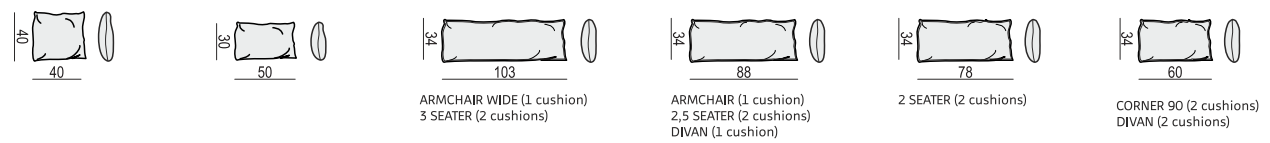

FOOTSTOOL 122x92

FOOTSTOOL 107x92

FOOTSTOOL 97x82

DIVAN LEFT (or RIGHT)

BENCH LEFT (or RIGHT)

CORNER 90°

CLOUD

www.sits.eu
OCTOBER 2018

CUSHION 40x40 CUSHION 50x30 CUSHION 103x34 CUSHION 88x34 CUSHION 78x34 CUSHION 60x34

ATTENTION
DIVAN includes: 1 pcs cushion 88x34 + 2 pcs cushions 60x34

SET 1 3 SEATER LEFT + ARMCHAIR WIDE RIGHT

SET 2 LEFT (or RIGHT) DIVAN LEFT (or RIGHT) + 2 SEATER RIGHT (or RIGHT)

SET 3 LEFT (or RIGHT) DIVAN LEFT (or RIGHT) + 3 SEATER RIGHT (or RIGHT)

SET 4 LEFT (or RIGHT) DIVAN LEFT (or RIGHT) + ARMCHAIR without ARMRESTS + 2 SEATER RIGHT (or RIGHT)

SET 5 LEFT (or RIGHT) DIVAN LEFT (or RIGHT) + ARMCHAIR WIDE without ARMRESTS + 3 SEATER RIGHT (or RIGHT)