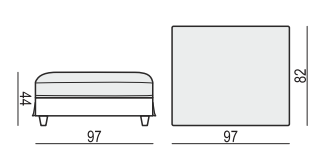

2,5 SEATER

3 SEATER or 3 SEATER two parts

3 SEATER LEFT (or RIGHT)

3 SEATER without ARMRESTS

ARMCHAIR LEFT (or RIGHT)

ARMCHAIR without ARMRESTS

ARMCHAIR WIDE LEFT (or RIGHT)

ARMCHAIR WIDE without ARMRESTS

FOOTSTOOL 122x92

FOOTSTOOL 107x92

FOOTSTOOL 97x82

DIVAN LEFT (or RIGHT)

BENCH LEFT (or RIGHT)

CORNER 90°

CLOUD

www.sits.eu
OCTOBER 2018

CUSHION 40x40 CUSHION 50x30 CUSHION 103x34 CUSHION 88x34 CUSHION 78x34 CUSHION 60x34

ATTENTION
DIVAN includes: 1 pcs cushion 88x34 + 2 pcs cushions 60x34

SET 1 3 SEATER LEFT + ARMCHAIR WIDE RIGHT

SET 2 LEFT (or RIGHT) DIVAN LEFT (or RIGHT) + 2 SEATER RIGHT (or RIGHT)