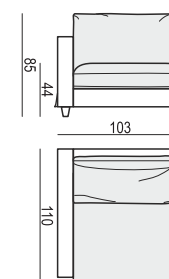

2,5 SEATER

3 SEATER or 3 SEATER two parts

3 SEATER LEFT (or RIGHT)

3 SEATER without ARMRESTS

ARMCHAIR LEFT (or RIGHT)

ARMCHAIR without ARMRESTS

ARMCHAIR WIDE LEFT (or RIGHT)

ARMCHAIR WIDE without ARMRESTS

FOOTSTOOL 122x92

FOOTSTOOL 107x92

FOOTSTOOL 97x82

DIVAN LEFT (or RIGHT)

BENCH LEFT (or RIGHT)

CORNER 90°

CLOUD

www.sits.eu
OCTOBER 2018

CUSHION 40x40 CUSHION 50x30 CUSHION 103x34 CUSHION 88x34 CUSHION 78x34 CUSHION 60x34

ATTENTION
DIVAN includes: 1 pcs cushion 88x34 + 2 pcs cushions 60x34

SET 1 3 SEATER LEFT + ARMCHAIR WIDE RIGHT

SET 2 LEFT (or RIGHT) DIVAN LEFT (or RIGHT) + 2 SEATER RIGHT (or RIGHT)

SET 6 DIVAN LEFT + 3 SEATER without ARMRESTS + DIVAN RIGHT

SET 7 LEFT (or RIGHT) ARMCHAIR WIDE LEFT (or RIGHT) + CORNER 90° + 3 SEATER RIGHT (or LEFT)

SITS reserves the right to change construction of products and components used due to improving durability of product and customer satisfaction without any further notice. Explicit ±2 cm tolerance of all elements sizes.