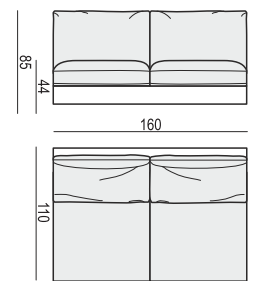

SITS
— comfortable life

CLOUD

www.sits.eu
OCTOBER 2018

tea
& book

CLOUD

2 SEATER

2 SEATER LEFT (or RIGHT)

2 SEATER without ARMRESTS

2,5 SEATER

3 SEATER or 3 SEATER two parts

3 SEATER LEFT (or RIGHT)

3 SEATER without ARMRESTS

ARMCHAIR LEFT (or RIGHT)

ARMCHAIR without ARMRESTS

ARMCHAIR WIDE LEFT (or RIGHT)

ARMCHAIR WIDE without ARMRESTS

FOOTSTOOL 122x92

FOOTSTOOL 107x92

FOOTSTOOL 97x82

DIVAN LEFT (or RIGHT)

BENCH LEFT (or RIGHT)

CORNER 90°

CLOUD

www.sits.eu
OCTOBER 2018

CUSHION 40x40 CUSHION 50x30 CUSHION 103x34 CUSHION 88x34 CUSHION 78x34 CUSHION 60x34

ATTENTION
DIVAN includes: 1 pcs cushion 88x34 + 2 pcs cushions 60x34

SET 1 3 SEATER LEFT + ARMCHAIR WIDE RIGHT

SET 2 LEFT (or RIGHT) DIVAN LEFT (or RIGHT) + 2 SEATER RIGHT (or RIGHT)