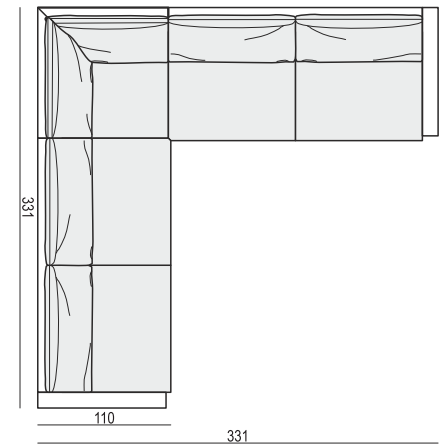

CUSHION 40x40 CUSHION 50x30 CUSHION 103x34 CUSHION 88x34 CUSHION 78x34 CUSHION 60x34

ATTENTION
DIVAN includes: 1 pcs cushion 88x34 + 2 pcs cushions 60x34

SET 1 3 SEATER LEFT + ARMCHAIR WIDE RIGHT

SET 2 LEFT (or RIGHT) DIVAN LEFT (or RIGHT) + 2 SEATER RIGHT (or RIGHT)

SET 3 LEFT (or RIGHT) DIVAN LEFT (or RIGHT) + 3 SEATER RIGHT (or RIGHT)

SET 4 LEFT (or RIGHT) DIVAN LEFT (or RIGHT) + ARMCHAIR without ARMRESTS + 2 SEATER RIGHT (or RIGHT)

SET 5 LEFT (or RIGHT) DIVAN LEFT (or RIGHT) + ARMCHAIR WIDE without ARMRESTS + 3 SEATER RIGHT (or RIGHT)

SET 6 DIVAN LEFT + 3 SEATER without ARMRESTS + DIVAN RIGHT

SET 7 LEFT (or RIGHT) ARMCHAIR WIDE LEFT (or RIGHT) + CORNER 90° + 3 SEATER RIGHT (or LEFT)

SITS reserves the right to change construction of products and components used due to improving durability of product and customer satisfaction without any further notice. Explicit ±2 cm tolerance of all elements sizes.

SET 8 3 SEATER LEFT + CORNER 90° + 3 SEATER RIGHT

SET 9 LEFT (or RIGHT) BENCH LEFT (or RIGHT) + CORNER 90° + 3 SEATER RIGHT (or LEFT)

UPHOLSTERY FABRIC: FC - fix cover or LC - loose cover

FEET

*please check a cost of brushed steel finish with a sale representative