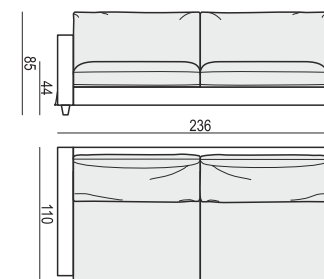

SITS
— comfortable life

CLOUD

www.sits.eu
OCTOBER 2018

tea
& book

CLOUD

2 SEATER

2 SEATER LEFT (or RIGHT)

2 SEATER without ARMRESTS

2,5 SEATER

3 SEATER or 3 SEATER two parts

3 SEATER LEFT (or RIGHT)

3 SEATER without ARMRESTS

ARMCHAIR LEFT (or RIGHT)

ARMCHAIR without ARMRESTS

ARMCHAIR WIDE LEFT (or RIGHT)

ARMCHAIR WIDE without ARMRESTS

FOOTSTOOL 122x92

FOOTSTOOL 107x92

FOOTSTOOL 97x82

DIVAN LEFT (or RIGHT)

BENCH LEFT (or RIGHT)

CORNER 90°

CLOUD

www.sits.eu
OCTOBER 2018

CUSHION 40x40 CUSHION 50x30 CUSHION 103x34 CUSHION 88x34 CUSHION 78x34 CUSHION 60x34

ATTENTION
DIVAN includes: 1 pcs cushion 88x34 + 2 pcs cushions 60x34

SET 1 3 SEATER LEFT + ARMCHAIR WIDE RIGHT

SET 2 LEFT (or RIGHT) DIVAN LEFT (or RIGHT) + 2 SEATER RIGHT (or RIGHT)