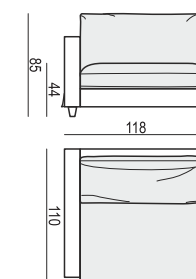

2,5 SEATER

3 SEATER or 3 SEATER two parts

3 SEATER LEFT (or RIGHT)

3 SEATER without ARMRESTS

ARMCHAIR LEFT (or RIGHT)

ARMCHAIR without ARMRESTS

ARMCHAIR WIDE LEFT (or RIGHT)

ARMCHAIR WIDE without ARMRESTS

FOOTSTOOL 122x92

FOOTSTOOL 107x92

FOOTSTOOL 97x82

DIVAN LEFT (or RIGHT)

BENCH LEFT (or RIGHT)

CORNER 90°

CLOUD

www.sits.eu
OCTOBER 2018

CUSHION 40x40 CUSHION 50x30 CUSHION 103x34 CUSHION 88x34 CUSHION 78x34 CUSHION 60x34

ATTENTION
DIVAN includes: 1 pcs cushion 88x34 + 2 pcs cushions 60x34

SET 1 3 SEATER LEFT + ARMCHAIR WIDE RIGHT

SET 2 LEFT (or RIGHT) DIVAN LEFT (or RIGHT) + 2 SEATER RIGHT (or RIGHT)

SET 6 DIVAN LEFT + 3 SEATER without ARMRESTS + DIVAN RIGHT

SET 7 LEFT (or RIGHT) ARMCHAIR WIDE LEFT (or RIGHT) + CORNER 90° + 3 SEATER RIGHT (or LEFT)

SITS reserves the right to change construction of products and components used due to improving durability of product and customer satisfaction without any further notice. Explicit ±2 cm tolerance of all elements sizes.