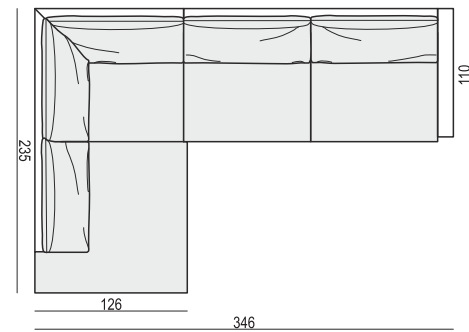

FOOTSTOOL 122x92

FOOTSTOOL 107x92

FOOTSTOOL 97x82

DIVAN LEFT (or RIGHT)

BENCH LEFT (or RIGHT)

CORNER 90°

CLOUD

www.sits.eu
OCTOBER 2018

CUSHION 40x40 CUSHION 50x30 CUSHION 103x34 CUSHION 88x34 CUSHION 78x34 CUSHION 60x34

ATTENTION
DIVAN includes: 1 pcs cushion 88x34 + 2 pcs cushions 60x34

SET 1 3 SEATER LEFT + ARMCHAIR WIDE RIGHT

SET 2 LEFT (or RIGHT) DIVAN LEFT (or RIGHT) + 2 SEATER RIGHT (or RIGHT)

SET 3 LEFT (or RIGHT) DIVAN LEFT (or RIGHT) + 3 SEATER RIGHT (or RIGHT)

SET 4 LEFT (or RIGHT) DIVAN LEFT (or RIGHT) + ARMCHAIR without ARMRESTS + 2 SEATER RIGHT (or RIGHT)

SET 5 LEFT (or RIGHT) DIVAN LEFT (or RIGHT) + ARMCHAIR WIDE without ARMRESTS + 3 SEATER RIGHT (or RIGHT)

SET 6 DIVAN LEFT + 3 SEATER without ARMRESTS + DIVAN RIGHT

SET 7 LEFT (or RIGHT) ARMCHAIR WIDE LEFT (or RIGHT) + CORNER 90° + 3 SEATER RIGHT (or LEFT)

SITS reserves the right to change construction of products and components used due to improving durability of product and customer satisfaction without any further notice. Explicit ±2 cm tolerance of all elements sizes.