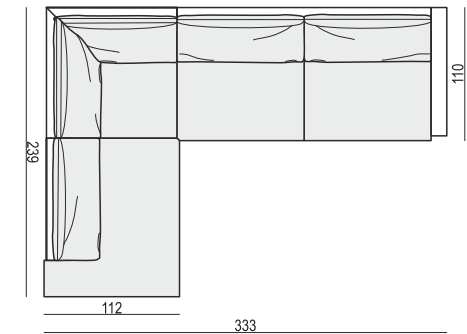

CUSHION 40x40 CUSHION 50x30 CUSHION 103x34 CUSHION 88x34 CUSHION 78x34 CUSHION 60x34

ATTENTION
DIVAN includes: 1 pcs cushion 88x34 + 2 pcs cushions 60x34

SET 1 3 SEATER LEFT + ARMCHAIR WIDE RIGHT

SET 2 LEFT (or RIGHT) DIVAN LEFT (or RIGHT) + 2 SEATER RIGHT (or RIGHT)

SET 3 LEFT (or RIGHT) DIVAN LEFT (or RIGHT) + 3 SEATER RIGHT (or RIGHT)

SET 4 LEFT (or RIGHT) DIVAN LEFT (or RIGHT) + ARMCHAIR without ARMRESTS + 2 SEATER RIGHT (or RIGHT)

SET 5 LEFT (or RIGHT) DIVAN LEFT (or RIGHT) + ARMCHAIR WIDE without ARMRESTS + 3 SEATER RIGHT (or RIGHT)

SET 6 DIVAN LEFT + 3 SEATER without ARMRESTS + DIVAN RIGHT

SET 7 LEFT (or RIGHT) ARMCHAIR WIDE LEFT (or RIGHT) + CORNER 90° + 3 SEATER RIGHT (or LEFT)

SITS reserves the right to change construction of products and components used due to improving durability of product and customer satisfaction without any further notice. Explicit ±2 cm tolerance of all elements sizes.

SET 8 3 SEATER LEFT + CORNER 90° + 3 SEATER RIGHT

SET 9 LEFT (or RIGHT) BENCH LEFT (or RIGHT) + CORNER 90° + 3 SEATER RIGHT (or LEFT)

UPHOLSTERY FABRIC: FC - fix cover or LC - loose cover

FEET

*please check a cost of brushed steel finish with a sale representative