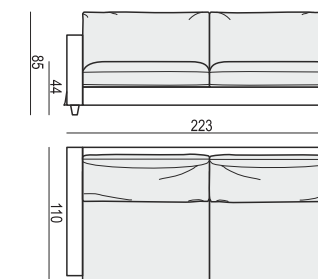

2,5 SEATER

3 SEATER or 3 SEATER two parts

3 SEATER LEFT (or RIGHT)

3 SEATER without ARMRESTS

ARMCHAIR LEFT (or RIGHT)

ARMCHAIR without ARMRESTS

ARMCHAIR WIDE LEFT (or RIGHT)

ARMCHAIR WIDE without ARMRESTS

FOOTSTOOL 122x92

FOOTSTOOL 107x92

FOOTSTOOL 97x82

DIVAN LEFT (or RIGHT)

BENCH LEFT (or RIGHT)

CORNER 90°

CLOUD

www.sits.eu
OCTOBER 2018

CUSHION 40x40 CUSHION 50x30 CUSHION 103x34 CUSHION 88x34 CUSHION 78x34 CUSHION 60x34

ATTENTION
DIVAN includes: 1 pcs cushion 88x34 + 2 pcs cushions 60x34

SET 1 3 SEATER LEFT + ARMCHAIR WIDE RIGHT

SET 2 LEFT (or RIGHT) DIVAN LEFT (or RIGHT) + 2 SEATER RIGHT (or RIGHT)

SET 6 DIVAN LEFT + 3 SEATER without ARMRESTS + DIVAN RIGHT

SET 7 LEFT (or RIGHT) ARMCHAIR WIDE LEFT (or RIGHT) + CORNER 90° + 3 SEATER RIGHT (or LEFT)

SITS reserves the right to change construction of products and components used due to improving durability of product and customer satisfaction without any further notice. Explicit ±2 cm tolerance of all elements sizes.