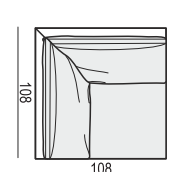

2,5 SEATER

3 SEATER or 3 SEATER two parts

3 SEATER LEFT (or RIGHT)

3 SEATER without ARMRESTS

ARMCHAIR LEFT (or RIGHT)

ARMCHAIR without ARMRESTS

ARMCHAIR WIDE LEFT (or RIGHT)

ARMCHAIR WIDE without ARMRESTS

FOOTSTOOL 122x92

FOOTSTOOL 107x92

FOOTSTOOL 97x82

DIVAN LEFT (or RIGHT)

BENCH LEFT (or RIGHT)

CORNER 90°

CLOUD

www.sits.eu
OCTOBER 2018

CUSHION 40x40 CUSHION 50x30 CUSHION 103x34 CUSHION 88x34 CUSHION 78x34 CUSHION 60x34

ATTENTION
DIVAN includes: 1 pcs cushion 88x34 + 2 pcs cushions 60x34

SET 1 3 SEATER LEFT + ARMCHAIR WIDE RIGHT

SET 2 LEFT (or RIGHT) DIVAN LEFT (or RIGHT) + 2 SEATER RIGHT (or RIGHT)

SET 3 LEFT (or RIGHT) DIVAN LEFT (or RIGHT) + 3 SEATER RIGHT (or RIGHT)

SET 4 LEFT (or RIGHT) DIVAN LEFT (or RIGHT) + ARMCHAIR without ARMRESTS + 2 SEATER RIGHT (or RIGHT)

SET 5 LEFT (or RIGHT) DIVAN LEFT (or RIGHT) + ARMCHAIR WIDE without ARMRESTS + 3 SEATER RIGHT (or RIGHT)