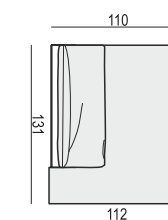

2,5 SEATER

3 SEATER or 3 SEATER two parts

3 SEATER LEFT (or RIGHT)

3 SEATER without ARMRESTS

ARMCHAIR LEFT (or RIGHT)

ARMCHAIR without ARMRESTS

ARMCHAIR WIDE LEFT (or RIGHT)

ARMCHAIR WIDE without ARMRESTS

FOOTSTOOL 122x92

FOOTSTOOL 107x92

FOOTSTOOL 97x82

DIVAN LEFT (or RIGHT)

BENCH LEFT (or RIGHT)

CORNER 90°

CLOUD

www.sits.eu
OCTOBER 2018

CUSHION 40x40 CUSHION 50x30 CUSHION 103x34 CUSHION 88x34 CUSHION 78x34 CUSHION 60x34

ATTENTION
DIVAN includes: 1 pcs cushion 88x34 + 2 pcs cushions 60x34

SET 1 3 SEATER LEFT + ARMCHAIR WIDE RIGHT

SET 2 LEFT (or RIGHT) DIVAN LEFT (or RIGHT) + 2 SEATER RIGHT (or RIGHT)

SET 3 LEFT (or RIGHT) DIVAN LEFT (or RIGHT) + 3 SEATER RIGHT (or RIGHT)

SET 4 LEFT (or RIGHT) DIVAN LEFT (or RIGHT) + ARMCHAIR without ARMRESTS + 2 SEATER RIGHT (or RIGHT)

SET 5 LEFT (or RIGHT) DIVAN LEFT (or RIGHT) + ARMCHAIR WIDE without ARMRESTS + 3 SEATER RIGHT (or RIGHT)