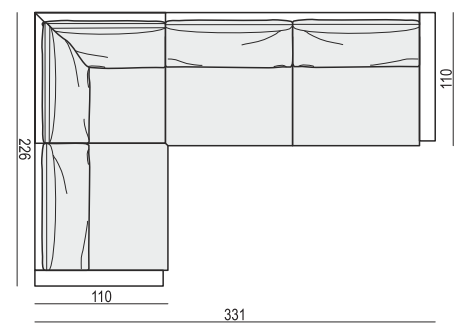

FOOTSTOOL 122x92

FOOTSTOOL 107x92

FOOTSTOOL 97x82

DIVAN LEFT (or RIGHT)

BENCH LEFT (or RIGHT)

CORNER 90°

CLOUD

www.sits.eu
OCTOBER 2018

CUSHION 40x40 CUSHION 50x30 CUSHION 103x34 CUSHION 88x34 CUSHION 78x34 CUSHION 60x34

ATTENTION
DIVAN includes: 1 pcs cushion 88x34 + 2 pcs cushions 60x34

SET 1 3 SEATER LEFT + ARMCHAIR WIDE RIGHT

SET 2 LEFT (or RIGHT) DIVAN LEFT (or RIGHT) + 2 SEATER RIGHT (or RIGHT)

SET 3 LEFT (or RIGHT) DIVAN LEFT (or RIGHT) + 3 SEATER RIGHT (or RIGHT)

SET 4 LEFT (or RIGHT) DIVAN LEFT (or RIGHT) + ARMCHAIR without ARMRESTS + 2 SEATER RIGHT (or RIGHT)

SET 5 LEFT (or RIGHT) DIVAN LEFT (or RIGHT) + ARMCHAIR WIDE without ARMRESTS + 3 SEATER RIGHT (or RIGHT)

SET 6 DIVAN LEFT + 3 SEATER without ARMRESTS + DIVAN RIGHT

SET 7 LEFT (or RIGHT) ARMCHAIR WIDE LEFT (or RIGHT) + CORNER 90° + 3 SEATER RIGHT (or LEFT)

SITS reserves the right to change construction of products and components used due to improving durability of product and customer satisfaction without any further notice. Explicit ±2 cm tolerance of all elements sizes.