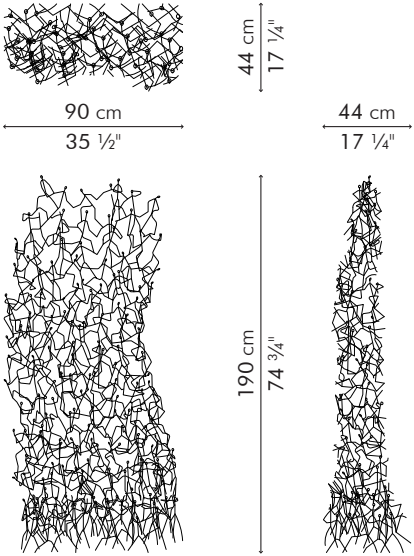

LITTLE PEOPLE

KENETHCOBONPUE

SCREEN

Salago fiber, powder coated steel

SCREEN

INDOOR

 7 kg / 15 lbs

 16 kg / 35 lbs

 0.81 m³

INDOOR Salago fiber, powder coated steel

SCLP-S-3574

Silver with red accent

SCLP-BL-3574

Black with silver accent

SCLP-BZ-3574

Bronze with black accent