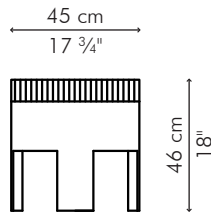

CHIQUITA

KENETHCOBONPUE

STOOL

🏠 rattan, polyurethane foam, steel

STOOL

INDOOR

 15 kg / 33 lbs

 29.5 kg / 65 lbs