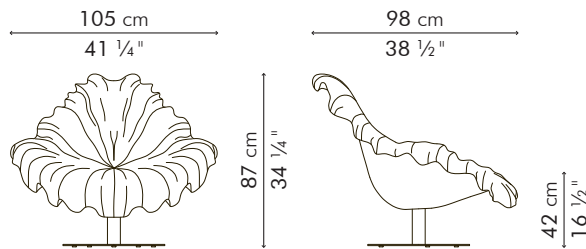

BLOOM

KENETHCOBONPUE

EASY ARMCHAIR

🏠 microfiber, fiberglass reinforced polymer, steel

EASY ARMCHAIR, swivel

INDOOR

 28 kg / 62 lbs

 61.5 kg / 136 lbs